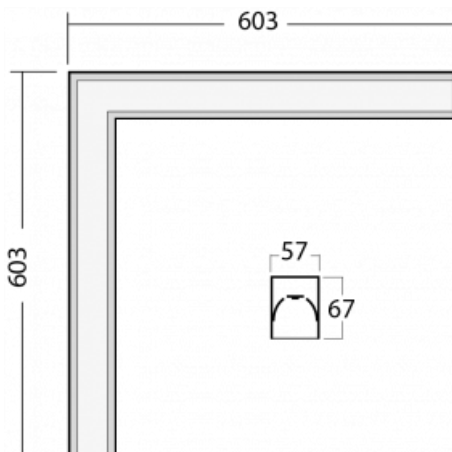

Luminaire

Lina60-S

04S-220I-20GGTD/830, S

EPD®

You will appreciate the L-Click system on the Lina60-S luminaire with a direct light distribution, which effectively saves you both time and money. How? The module simply clicks into the profile, so a lot of work is saved during assembly. This solution also prevents the direct touch of the LED technology and lengthens its operating life. The Lina60-S lighting system can be assembled creating endless lines and a big variety of shapes. In addition to great power output, the luminaire also has a great price. It will find its use in commercial, social and public spaces.

Technical drawing

Type of installation	Recessed, Surface, Wall mounted, Suspended, 3 circuit track
Light distribution	Direct
Luminaire shape	Corner
Colour of the luminaires	Silver
Material	Aluminium
Lifetime	L90/B50 50 000 hours
Warranty	5 years
Description of luminaires	Luminaire recessed/surface/wall mounted/suspended/3 circuit track
Dimensions	603 mm × 603 mm × 67 mm
Weight	3.5 kg
Light source	LED MODUL
Type of optical system	Microprisma
Luminous flux*	2590 lm
Colour Temperature	3000 K warm white
Luminous efficacy	104 lm/W
MacAdam Light source	2
Colour rendering index	80
UGR max. X=4H Y=8H, ρ=70,50,20	21.9

Installation instructions

Photos

Accessories

00-00300, N
wire suspension
2000mm

00-00301, N
wire suspension
4000mm

00-00302, N
wire suspension
6000mm

00-00354, K
cable 5x0,75 1000mm

00-00355, K
cable 5x0,75 2000mm

00-00356, K
cable 5x0,75 4000mm

00-00357, K
cable 5x0,75 6000mm

00-00363, K
cable 5x1,5 2000mm

00-00364, K
cable 5x1,5 4000mm

00-00365, K
cable 5x1,5 6000mm

00-00366, K
cable 7x0,75 2000mm

00-00367, K
cable 7x0,75 4000mm