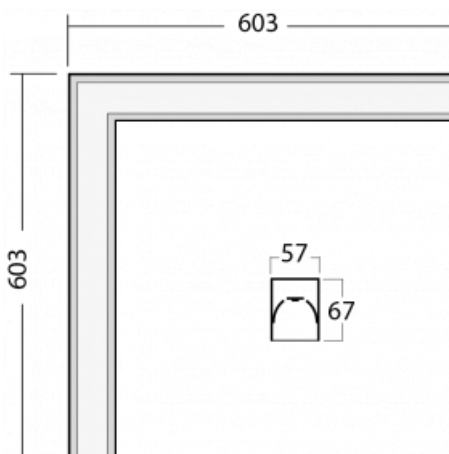

# Lina60-S

04S-220I-20GGTD/830, B

EPD®

You will appreciate the L-Click system on the Lina60-S luminaire with a direct light distribution, which effectively saves you both time and money. How? The module simply clicks into the profile, so a lot of work is saved during assembly. This solution also prevents the direct touch of the LED technology and lengthens its operating life. The Lina60-S lighting system can be assembled creating endless lines and a big variety of shapes. In addition to great power output, the luminaire also has a great price. It will find its use in commercial, social and public spaces.

## Technical drawing

Type of installation	Recessed, Surface, Wall mounted, Suspended, 3 circuit track
Light distribution	Direct
Luminaire shape	Corner
Colour of the luminaires	Black
Material	Aluminium
Lifetime	L90/B50 50 000 hours
Warranty	5 years
Description of luminaires	Luminaire recessed/surface/wall mounted/suspended/3 circuit track
Dimensions (l × w × h mm)	603 mm × 603 mm × 67 mm
Weight	3.5 kg
Light source	LED MODUL
DIR optical system	Microprisma
Luminous flux*	2590 lm
Colour Temperature	3000 K warm white
Luminous efficacy	104 lm/W
MacAdam Light source	2
Colour rendering index	80
UGR max. X=4H Y=8H, ρ=70,50,20	21.9

**00-00364, K**  
cable 5x1,5 4000mm

**00-00365, K**  
cable 5x1,5 6000mm

**00-00366, K**  
cable 7x0,75 2000mm

**00-00367, K**  
cable 7x0,75 4000mm

**00-00368, K**  
cable 7x0,75 6000mm

**00-00370, B**  
ceiling cup 80x80x32mm