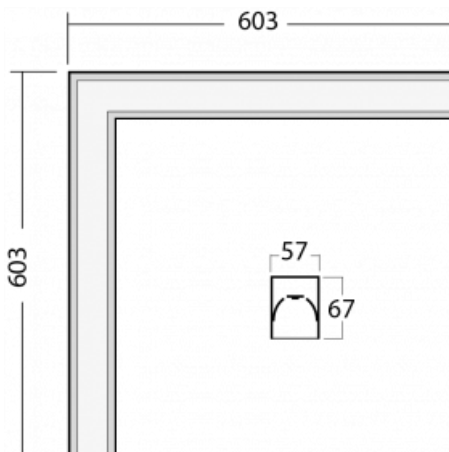

## Technical drawing

Type of installation	Recessed, Surface, Wall mounted, Suspended, 3 circuit track
Light distribution	Direct
Luminaire shape	Corner
Colour of the luminaires	White
Material	Aluminium
Lifetime	L90/B50 50 000 hours
Warranty	5 years
Description of luminaires	Luminaire recessed/surface/wall mounted/suspended/3 circuit track
Dimensions	603 mm × 603 mm × 67 mm
Weight	3.4 kg
Light source	LED MODUL
Type of optical system	Microprisma
Luminous flux*	2720 lm
Colour Temperature	4000 K cool white
Luminous efficacy	110 lm/W
MacAdam Light source	2
Colour rendering index	80
UGR max. X=4H Y=8H, ρ=70,50,20	22.1

**04-20900, F**  
bracket for installation  
of suspended type of  
profile as recessed  
trimless

**04-21303, W**  
pendant profile for track  
luminaires; l = 1122mm

**04-21307, W**  
pendant profile for track  
luminaires; l = 2242mm