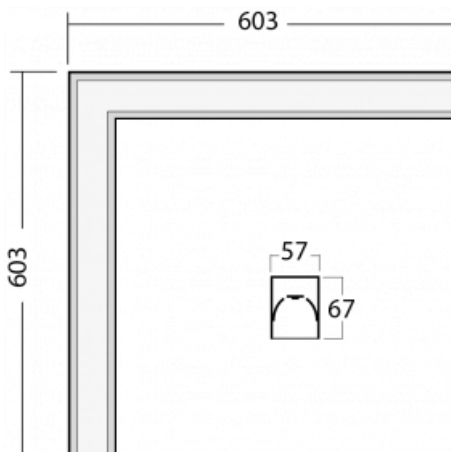

Luminaire

Lina60-S

04S-220I-20GGE/840, B

EPD

You will appreciate the L-Click system on the Lina60-S luminaire with a direct light distribution, which effectively saves you both time and money. How? The module simply clicks into the profile, so a lot of work is saved during assembly. This solution also prevents the direct touch of the LED technology and lengthens its operating life. The Lina60-S lighting system can be assembled creating endless lines and a big variety of shapes. In addition to great power output, the luminaire also has a great price. It will find its use in commercial, social and public spaces.

Technical drawing

Type of installation	Recessed, Surface, Wall mounted, Suspended, 3 circuit track
Light distribution	Direct
Luminaire shape	Corner
Colour of the luminaires	Black
Material	Aluminium
Lifetime	L90/B50 50 000 hours
Warranty	5 years
Description of luminaires	Luminaire recessed/surface/wall mounted/suspended/3 circuit track
Dimensions (l × w × h mm)	603 mm × 603 mm × 67 mm
Weight	3.4 kg
Light source	LED MODUL
DIR optical system	Microprisma
Luminous flux*	2720 lm
Colour Temperature	4000 K cool white
Luminous efficacy	110 lm/W
MacAdam Light source	2
Colour rendering index	80
UGR max. X=4H Y=8H, ρ=70,50,20	22.1

00-00365, K
cable 5x1,5 6000mm

00-00370, B
ceiling cup 80x80x32mm

00-00600, F
ceiling fastening for
luminaires 132-5xxK,
04-2000x, 05-2000x,
09-200x - 1 piece

00-20700, B
2 pcs of wall fastening
Lipo/Lina

04-20900, F
bracket for installation
of suspended type of
profile as recessed
trimless

04-21303, B
pendant profile for track
luminaires; l = 1122mm

04-21307, B
pendant profile for track
luminaires; l = 2242mm