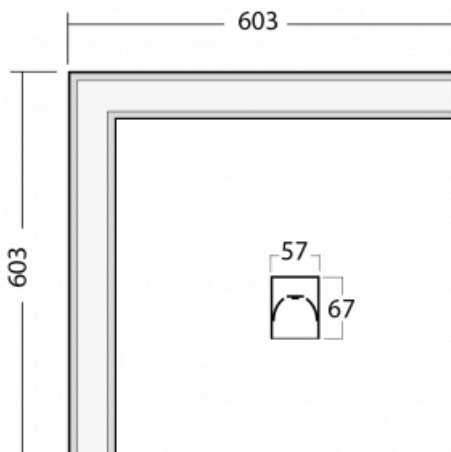

Luminaire

Lina60-S

04S-220I-20GGE/840, B

EPD®

You will appreciate the L-Click system on the Lina60-S luminaire with a direct light distribution, which effectively saves you both time and money. How? The module simply clicks into the profile, so a lot of work is saved during assembly. This solution also prevents the direct touch of the LED technology and lengthens its operating life. The Lina60-S lighting system can be assembled creating endless lines and a big variety of shapes. In addition to great power output, the luminaire also has a great price. It will find its use in commercial, social and public spaces.

Technical drawing

Type of installation	Recessed, Surface, Wall mounted, Suspended, 3 circuit track
Light distribution	Direct
Luminaire shape	Corner
Colour of the luminaires	Black
Material	Aluminium
Lifetime	L90/B50 50 000 hours
Warranty	5 years
Description of luminaires	Luminaire recessed/surface/wall mounted/suspended/3 circuit track
Dimensions	603 mm × 603 mm × 67 mm
Weight	3.4 kg
Light source	LED MODUL
Type of optical system	Microprisma
Luminous flux*	2720 lm
Colour Temperature	4000 K cool white
Luminous efficacy	110 lm/W
MacAdam Light source	2
Colour rendering index	80
UGR max. X=4H Y=8H, ρ=70,50,20	22.1

Installation instructions

Photos

Accessories

00-00300, N
wire suspension
2000mm

00-00301, N
wire suspension
4000mm

00-00302, N
wire suspension
6000mm

00-00350, K
cable 3x0,75 1000mm

00-00352, K
cable 3x0,75 2000mm

04-21303, B
pendant profile for track
luminaires; l = 1122mm

04-21307, B
pendant profile for track
luminaires; l = 2242mm