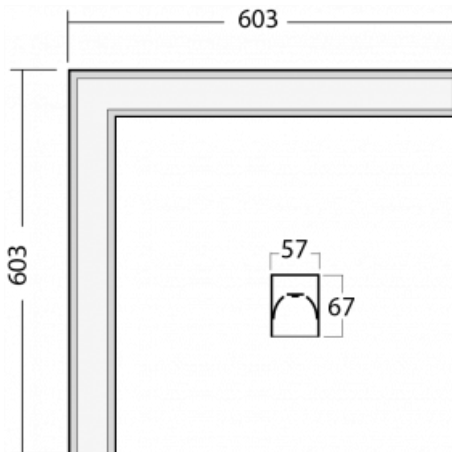

Luminaire

Lina60-S

04S-220I-20GGE/830, W

EPD

You will appreciate the L-Click system on the Lina60-S luminaire with a direct light distribution, which effectively saves you both time and money. How? The module simply clicks into the profile, so a lot of work is saved during assembly. This solution also prevents the direct touch of the LED technology and lengthens its operating life. The Lina60-S lighting system can be assembled creating endless lines and a big variety of shapes. In addition to great power output, the luminaire also has a great price. It will find its use in commercial, social and public spaces.

Technical drawing

Type of installation	Recessed, Surface, Wall mounted, Suspended, 3 circuit track
Light distribution	Direct
Luminaire shape	Corner
Colour of the luminaires	White
Material	Aluminium
Lifetime	L90/B50 50 000 hours
Warranty	5 years
Description of luminaires	Luminaire recessed/surface/wall mounted/suspended/3 circuit track
Dimensions (l × w × h mm)	603 mm × 603 mm × 67 mm
Weight	3.4 kg
Light source	LED MODUL
DIR optical system	Microprisma
Luminous flux*	2590 lm
Colour Temperature	3000 K warm white
Luminous efficacy	104 lm/W
MacAdam Light source	2
Colour rendering index	80
UGR max. X=4H Y=8H, ρ=70,50,20	21.9

00-00365, K
cable 5x1,5 6000mm

00-00370, W
ceiling cup 80x80x32mm

00-00600, F
ceiling fastening for
luminaires 132-5xxK,
04-2000x, 05-2000x,
09-200x - 1 piece

00-20700, W
2 pcs of wall fastening
Lipo/Lina

04-20900, F
bracket for installation
of suspended type of
profile as recessed
trimless

04-21303, W
pendant profile for track
luminaires; l = 1122mm

04-21307, W
pendant profile for track
luminaires; l = 2242mm