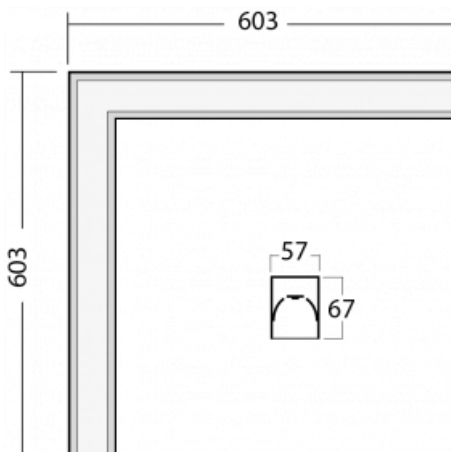

**Technical drawing**

Type of installation	Recessed, Surface, Wall mounted, Suspended, 3 circuit track
----------------------	---

Light distribution	Direct
--------------------	--------

Luminaire shape	Corner
-----------------	--------

Description of luminaires	Luminaire recessed/surface/wall mounted/suspended/3 circuit track
---------------------------	---

Dimensions	603 mm × 603 mm × 67 mm
------------	-------------------------

Weight	3.4 kg
--------	--------