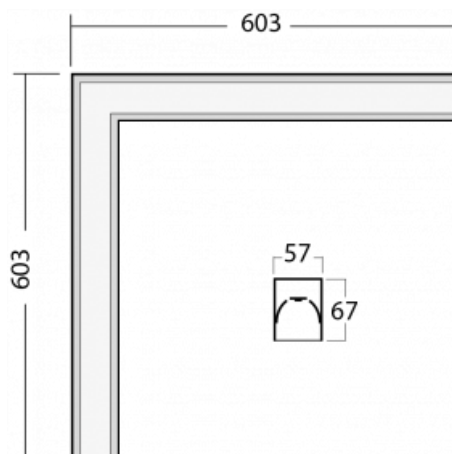

# Lina60-S

04S-220I-20GGE/830, S

EPD®

You will appreciate the L-Click system on the Lina60-S luminaire with a direct light distribution, which effectively saves you both time and money. How? The module simply clicks into the profile, so a lot of work is saved during assembly. This solution also prevents the direct touch of the LED technology and lengthens its operating life. The Lina60-S lighting system can be assembled creating endless lines and a big variety of shapes. In addition to great power output, the luminaire also has a great price. It will find its use in commercial, social and public spaces.

## Technical drawing

Type of installation	Recessed, Surface, Wall mounted, Suspended, 3 circuit track
Light distribution	Direct
Luminaire shape	Corner
Colour of the luminaires	Silver
Material	Aluminium
Lifetime	L90/B50 50 000 hours
Warranty	5 years
Description of luminaires	Luminaire recessed/surface/wall mounted/suspended/3 circuit track
Dimensions (l × w × h mm)	603 mm × 603 mm × 67 mm
Weight	3.4 kg
Light source	LED MODUL
DIR optical system	Microprisma
Luminous flux*	2590 lm
Colour Temperature	3000 K warm white
Luminous efficacy	104 lm/W
MacAdam Light source	2
Colour rendering index	80
UGR max. X=4H Y=8H, ρ=70,50,20	21.9

**00-00365, K**  
cable 5x1,5 6000mm

**00-00370, S**  
ceiling cup 80x80x32mm

**00-00600, F**  
ceiling fastening for  
luminaires 132-5xxK,  
04-2000x, 05-2000x,  
09-200x - 1 piece

**00-20700, S**  
2 pcs of wall fastening  
Lipo/Lina

**04-20900, F**  
bracket for installation  
of suspended type of  
profile as recessed  
trimless

**04-21303, S**  
pendant profile for track  
luminaires; l = 1122mm

**04-21307, S**  
pendant profile for track  
luminaires; l = 2242mm