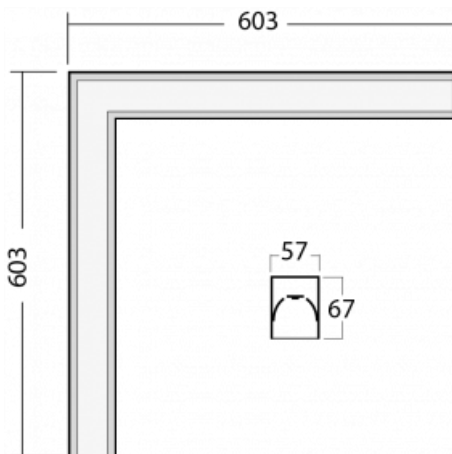

Technical drawing