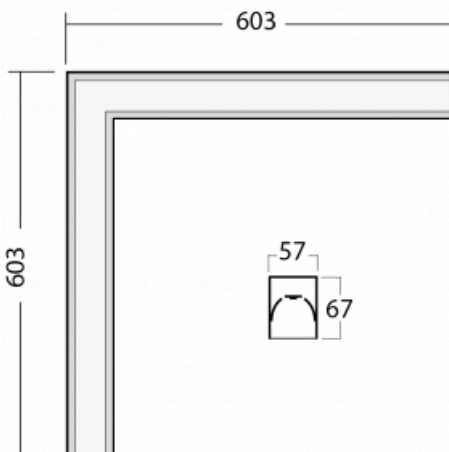

Luminaire

Lina60-S

04S-220I-20GGD/840, W

EPD

You will appreciate the L-Click system on the Lina60-S luminaire with a direct light distribution, which effectively saves you both time and money. How? The module simply clicks into the profile, so a lot of work is saved during assembly. This solution also prevents the direct touch of the LED technology and lengthens its operating life. The Lina60-S lighting system can be assembled creating endless lines and a big variety of shapes. In addition to great power output, the luminaire also has a great price. It will find its use in commercial, social and public spaces.

Technical drawing

Type of installation	Recessed, Surface, Wall mounted, Suspended, 3 circuit track

Light distribution	Direct

Luminaire shape	Corner

Colour of the luminaires	White

Material	Aluminium

Lifetime	L90/B50 50 000 hours

Warranty	5 years

Description of luminaires	Luminaire recessed/surface/wall mounted/suspended/3 circuit track

Dimensions (l × w × h mm)	603 mm × 603 mm × 67 mm

Weight	3.3 kg

Light source	LED MODUL

DIR optical system	Microprisma

Luminous flux*	2720 lm

Colour Temperature	4000 K cool white

Luminous efficacy	110 lm/W

MacAdam Light source	2

Colour rendering index	80

UGR max. X=4H Y=8H, ρ=70,50,20	22.1