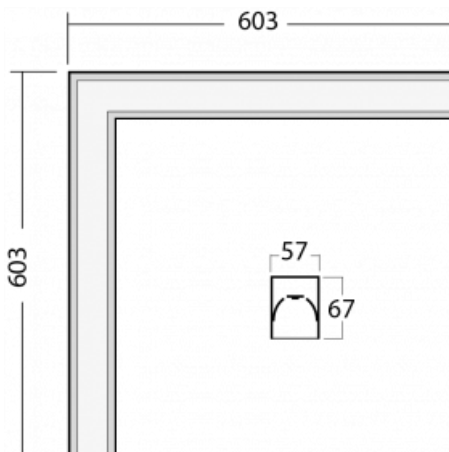

Luminaire

Lina60-S

04S-220I-20GGD/840, W

EPD®

You will appreciate the L-Click system on the Lina60-S luminaire with a direct light distribution, which effectively saves you both time and money. How? The module simply clicks into the profile, so a lot of work is saved during assembly. This solution also prevents the direct touch of the LED technology and lengthens its operating life. The Lina60-S lighting system can be assembled creating endless lines and a big variety of shapes. In addition to great power output, the luminaire also has a great price. It will find its use in commercial, social and public spaces.

Technical drawing

Type of installation	Recessed, Surface, Wall mounted, Suspended, 3 circuit track
Light distribution	Direct
Luminaire shape	Corner
Colour of the luminaires	White
Material	Aluminium
Lifetime	L90/B50 50 000 hours
Warranty	5 years
Description of luminaires	Luminaire recessed/surface/wall mounted/suspended/3 circuit track
Dimensions	603 mm × 603 mm × 67 mm
Weight	3.3 kg
Light source	LED MODUL
Type of optical system	Microprisma
Luminous flux*	2720 lm
Colour Temperature	4000 K cool white
Luminous efficacy	110 lm/W
MacAdam Light source	2
Colour rendering index	80
UGR max. X=4H Y=8H, ρ=70,50,20	22.1

Installation instructions

Photos

Accessories

00-00300, N
wire suspension
2000mm

00-00301, N
wire suspension
4000mm

00-00302, N
wire suspension
6000mm

00-00354, K
cable 5x0,75 1000mm

00-00355, K
cable 5x0,75 2000mm

00-00356, K
cable 5x0,75 4000mm

00-00357, K
cable 5x0,75 6000mm

00-00363, K
cable 5x1,5 2000mm

00-00364, K
cable 5x1,5 4000mm

00-00365, K
cable 5x1,5 6000mm

00-00366, K
cable 7x0,75 2000mm

00-00367, K
cable 7x0,75 4000mm