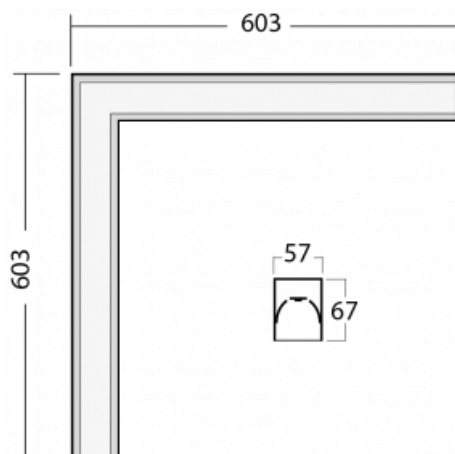

# Lina60-S

04S-220I-20GGD/840, S

EPD®

You will appreciate the L-Click system on the Lina60-S luminaire with a direct light distribution, which effectively saves you both time and money. How? The module simply clicks into the profile, so a lot of work is saved during assembly. This solution also prevents the direct touch of the LED technology and lengthens its operating life. The Lina60-S lighting system can be assembled creating endless lines and a big variety of shapes. In addition to great power output, the luminaire also has a great price. It will find its use in commercial, social and public spaces.

## Technical drawing

Type of installation	Recessed, Surface, Wall mounted, Suspended, 3 circuit track
Light distribution	Direct
Luminaire shape	Corner
Colour of the luminaires	Silver
Material	Aluminium
Lifetime	L90/B50 50 000 hours
Warranty	5 years
Description of luminaires	Luminaire recessed/surface/wall mounted/suspended/3 circuit track
Dimensions (l × w × h mm)	603 mm × 603 mm × 67 mm
Weight	3.3 kg
Light source	LED MODUL
DIR optical system	Microprisma
Luminous flux*	2720 lm
Colour Temperature	4000 K cool white
Luminous efficacy	110 lm/W
MacAdam Light source	2
Colour rendering index	80
UGR max. X=4H Y=8H, ρ=70,50,20	22.1

**00-00355, K**  
cable 5x0,75 2000mm,  
transparent

**00-00356, K**  
cable 5x0,75 4000mm,  
transparent

**00-00357, K**  
cable 5x0,75 6000mm,  
transparent

**00-00363, K**  
cable 5x1,5 2000mm

**00-00364, K**  
cable 5x1,5 4000mm