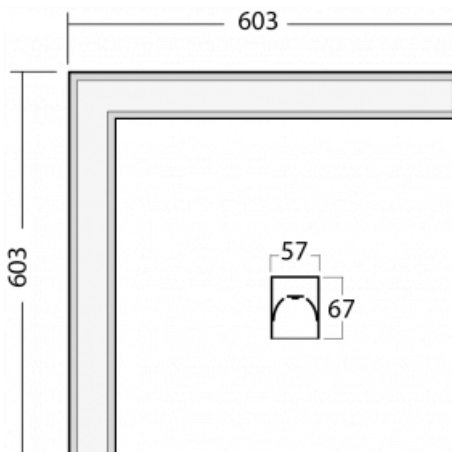

Luminaire

Lina60-S

04S-220I-20GGD/840, B

EPD

You will appreciate the L-Click system on the Lina60-S luminaire with a direct light distribution, which effectively saves you both time and money. How? The module simply clicks into the profile, so a lot of work is saved during assembly. This solution also prevents the direct touch of the LED technology and lengthens its operating life. The Lina60-S lighting system can be assembled creating endless lines and a big variety of shapes. In addition to great power output, the luminaire also has a great price. It will find its use in commercial, social and public spaces.

Technical drawing

Type of installation	Recessed, Surface, Wall mounted, Suspended, 3 circuit track
Light distribution	Direct
Luminaire shape	Corner
Colour of the luminaires	Black
Material	Aluminium
Lifetime	L90/B50 50 000 hours
Warranty	5 years
Description of luminaires	Luminaire recessed/surface/wall mounted/suspended/3 circuit track
Dimensions	603 mm × 603 mm × 67 mm
Weight	3.3 kg
Light source	LED MODUL
Type of optical system	Microprisma
Luminous flux*	2720 lm
Colour Temperature	4000 K cool white
Luminous efficacy	110 lm/W
MacAdam Light source	2
Colour rendering index	80
UGR max. X=4H Y=8H, ρ=70,50,20	22.1

Installation instructions

Photos

Accessories

00-00300, N
wire suspension
2000mm

00-00301, N
wire suspension
4000mm

00-00302, N
wire suspension
6000mm

00-00354, K
cable 5x0,75 1000mm

00-00355, K
cable 5x0,75 2000mm

00-00356, K
cable 5x0,75 4000mm

00-00357, K
cable 5x0,75 6000mm

00-00363, K
cable 5x1,5 2000mm

00-00364, K
cable 5x1,5 4000mm

00-00365, K
cable 5x1,5 6000mm

00-00366, K
cable 7x0,75 2000mm

00-00367, K
cable 7x0,75 4000mm