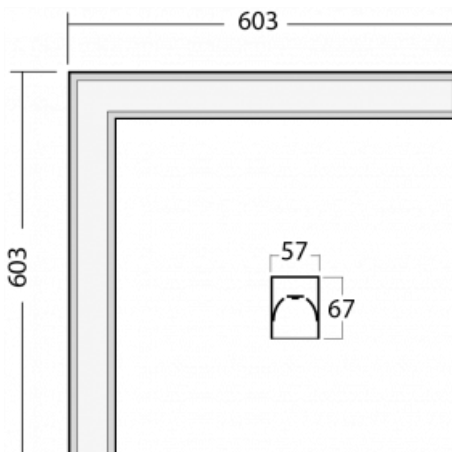

Luminaire

Lina60-S

04S-220I-20GGD/830, W

EPD®

You will appreciate the L-Click system on the Lina60-S luminaire with a direct light distribution, which effectively saves you both time and money. How? The module simply clicks into the profile, so a lot of work is saved during assembly. This solution also prevents the direct touch of the LED technology and lengthens its operating life. The Lina60-S lighting system can be assembled creating endless lines and a big variety of shapes. In addition to great power output, the luminaire also has a great price. It will find its use in commercial, social and public spaces.

Technical drawing

Type of installation	Recessed, Surface, Wall mounted, Suspended, 3 circuit track
----------------------	---

Light distribution	Direct
--------------------	--------

Luminaire shape	Corner
-----------------	--------

Description of luminaires	Luminaire recessed/surface/wall mounted/suspended/3 circuit track
---------------------------	---

Dimensions (l × w × h mm)	603 mm × 603 mm × 67 mm
---------------------------	-------------------------

Installation instructions

Photos

Accessories

00-00300, N
wire suspension
2000mm

00-00301, N
wire suspension
4000mm

00-00302, N
wire suspension
6000mm

00-00363, K
cable 5x1,5 2000mm

00-00364, K
cable 5x1,5 4000mm