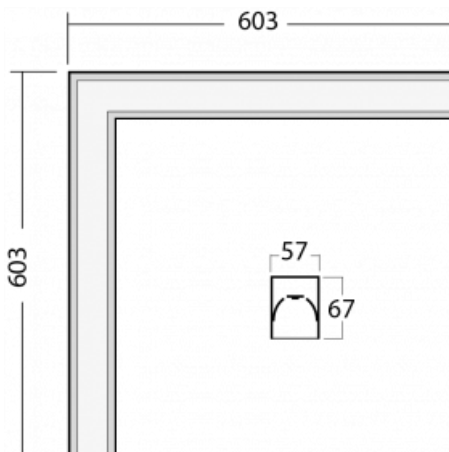

Luminaire

Lina60-S

04S-220I-20GGD/830, S

EPD®

You will appreciate the L-Click system on the Lina60-S luminaire with a direct light distribution, which effectively saves you both time and money. How? The module simply clicks into the profile, so a lot of work is saved during assembly. This solution also prevents the direct touch of the LED technology and lengthens its operating life. The Lina60-S lighting system can be assembled creating endless lines and a big variety of shapes. In addition to great power output, the luminaire also has a great price. It will find its use in commercial, social and public spaces.

Technical drawing

Type of installation	Recessed, Surface, Wall mounted, Suspended, 3 circuit track
Light distribution	Direct
Luminaire shape	Corner
Colour of the luminaires	Silver
Material	Aluminium
Lifetime	L90/B50 50 000 hours
Warranty	5 years
Description of luminaires	Luminaire recessed/surface/wall mounted/suspended/3 circuit track
Dimensions (l × w × h mm)	603 mm × 603 mm × 67 mm
Weight	3.4 kg
Light source	LED MODUL
DIR optical system	Microprisma
Luminous flux*	2590 lm
Colour Temperature	3000 K warm white
Luminous efficacy	104 lm/W
MacAdam Light source	2
Colour rendering index	80
UGR max. X=4H Y=8H, ρ=70,50,20	21.9

00-00356, K
cable 5x0,75 4000mm,
transparent

00-00357, K
cable 5x0,75 6000mm,
transparent

00-00363, K
cable 5x1,5 2000mm

00-00364, K
cable 5x1,5 4000mm

00-00365, K
cable 5x1,5 6000mm

00-00366, K
cable 7x0,75 2000mm

00-00367, K
cable 7x0,75 4000mm

00-00368, K
cable 7x0,75 6000mm

00-00370, S
ceiling cup 80x80x32mm

00-00600, F
ceiling fastening for
luminaires 132-5xxK,
04-2000x, 05-2000x,
09-200x - 1 piece

00-20700, S
2 pcs of wall fastening
Lipo/Lina