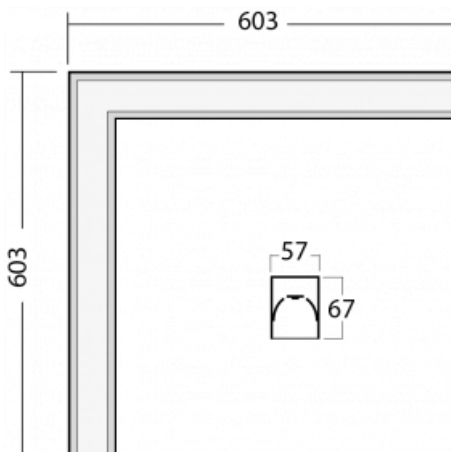

Luminaire

Lina60-S

04S-220I-20GGD/830, B

EPD[®]

You will appreciate the L-Click system on the Lina60-S luminaire with a direct light distribution, which effectively saves you both time and money. How? The module simply clicks into the profile, so a lot of work is saved during assembly. This solution also prevents the direct touch of the LED technology and lengthens its operating life. The Lina60-S lighting system can be assembled creating endless lines and a big variety of shapes. In addition to great power output, the luminaire also has a great price. It will find its use in commercial, social and public spaces.

Technical drawing

Type of installation	Recessed, Surface, Wall mounted, Suspended, 3 circuit track
Light distribution	Direct
Luminaire shape	Corner
Colour of the luminaires	Black
Material	Aluminium
Lifetime	L90/B50 50 000 hours
Warranty	5 years
Description of luminaires	Luminaire recessed/surface/wall mounted/suspended/3 circuit track
Dimensions	603 mm × 603 mm × 67 mm
Weight	3.4 kg
Light source	LED MODUL
Type of optical system	Microprisma
Luminous flux*	2590 lm
Colour Temperature	3000 K warm white
Luminous efficacy	104 lm/W
MacAdam Light source	2
Colour rendering index	80
UGR max. X=4H Y=8H, ρ=70,50,20	21.9

Installation instructions

Photos

Accessories

00-00300, N
wire suspension
2000mm

00-00301, N
wire suspension
4000mm

00-00302, N
wire suspension
6000mm

00-00354, K
cable 5x0,75 1000mm

00-00355, K
cable 5x0,75 2000mm

00-00356, K
cable 5x0,75 4000mm

00-00357, K
cable 5x0,75 6000mm

00-00363, K
cable 5x1,5 2000mm

00-00364, K
cable 5x1,5 4000mm

00-00365, K
cable 5x1,5 6000mm

00-00366, K
cable 7x0,75 2000mm

00-00367, K
cable 7x0,75 4000mm