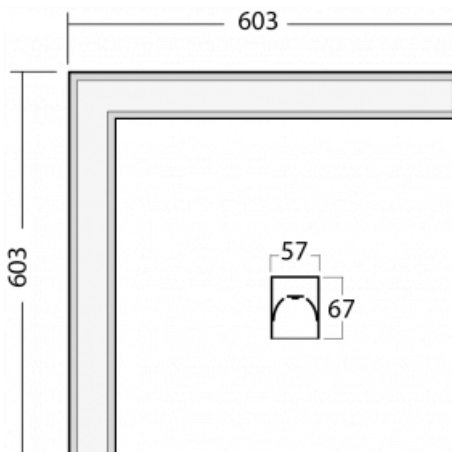

# Lina60-S

04S-220I-20GETD/840, W

EPD®

You will appreciate the L-Click system on the Lina60-S luminaire with a direct light distribution, which effectively saves you both time and money. How? The module simply clicks into the profile, so a lot of work is saved during assembly. This solution also prevents the direct touch of the LED technology and lengthens its operating life. The Lina60-S lighting system can be assembled creating endless lines and a big variety of shapes. In addition to great power output, the luminaire also has a great price. It will find its use in commercial, social and public spaces.

## Technical drawing

Type of installation	Recessed, Surface, Wall mounted, Suspended, 3 circuit track
----------------------	---

Light distribution	Direct
--------------------	--------

Luminaire shape	Corner
-----------------	--------

Description of luminaires	Luminaire recessed/surface/wall mounted/suspended/3 circuit track
---------------------------	---

Dimensions	603 mm × 603 mm × 67 mm
------------	-------------------------

Light source	LED MODUL
--------------	-----------