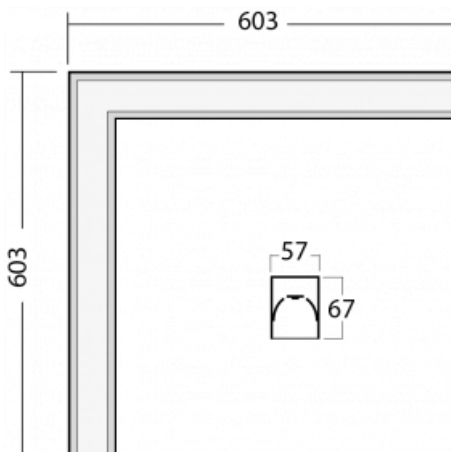

# Lina60-S

04S-220I-20GETD/840, W

EPD®

You will appreciate the L-Click system on the Lina60-S luminaire with a direct light distribution, which effectively saves you both time and money. How? The module simply clicks into the profile, so a lot of work is saved during assembly. This solution also prevents the direct touch of the LED technology and lengthens its operating life. The Lina60-S lighting system can be assembled creating endless lines and a big variety of shapes. In addition to great power output, the luminaire also has a great price. It will find its use in commercial, social and public spaces.

## Technical drawing

Type of installation	Recessed, Surface, Wall mounted, Suspended, 3 circuit track
----------------------	---

Light distribution	Direct
--------------------	--------

Luminaire shape	Corner
-----------------	--------

Description of luminaires	Luminaire recessed/surface/wall mounted/suspended/3 circuit track
---------------------------	---

Dimensions (l × w × h mm)	603 mm × 603 mm × 67 mm
---------------------------	-------------------------

**00-00364, K**  
cable 5x1,5 4000mm

**00-00365, K**  
cable 5x1,5 6000mm

**00-00366, K**  
cable 7x0,75 2000mm

**00-00367, K**  
cable 7x0,75 4000mm

**00-00368, K**  
cable 7x0,75 6000mm

**00-00370, W**  
ceiling cup 80x80x32mm