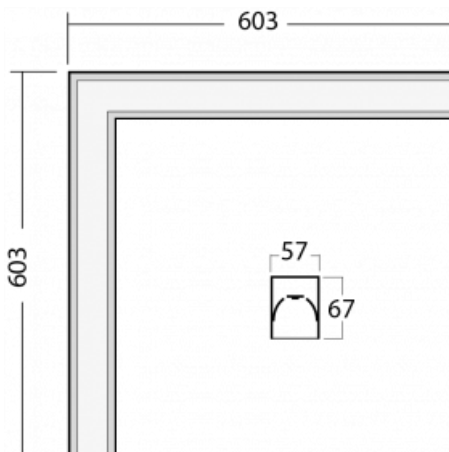

Luminaire

Lina60-S

04S-220I-20GETD/840, B

EPD®

You will appreciate the L-Click system on the Lina60-S luminaire with a direct light distribution, which effectively saves you both time and money. How? The module simply clicks into the profile, so a lot of work is saved during assembly. This solution also prevents the direct touch of the LED technology and lengthens its operating life. The Lina60-S lighting system can be assembled creating endless lines and a big variety of shapes. In addition to great power output, the luminaire also has a great price. It will find its use in commercial, social and public spaces.

Technical drawing

Type of installation	Recessed, Surface, Wall mounted, Suspended, 3 circuit track
----------------------	---

Light distribution	Direct
--------------------	--------

Luminaire shape	Corner
-----------------	--------

Description of luminaires	Luminaire recessed/surface/wall mounted/suspended/3 circuit track
---------------------------	---

Dimensions	603 mm × 603 mm × 67 mm
------------	-------------------------

Light source	LED MODUL
--------------	-----------