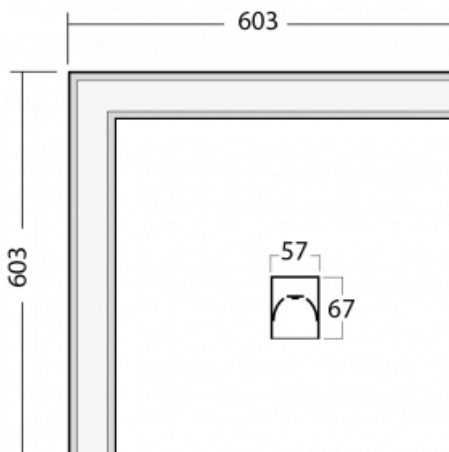

Luminaire

Lina60-S

04S-220I-20GETD/830, B

You will appreciate the L-Click system on the Lina60-S luminaire with a direct light distribution, which effectively saves you both time and money. How? The module simply clicks into the profile, so a lot of work is saved during assembly. This solution also prevents the direct touch of the LED technology and lengthens its operating life. The Lina60-S lighting system can be assembled creating endless lines and a big variety of shapes. In addition to great power output, the luminaire also has a great price. It will find its use in commercial, social and public spaces.

Technical drawing

Type of installation	Recessed, Surface, Wall mounted, Suspended, 3 circuit track
----------------------	---

Light distribution	Direct
--------------------	--------

Luminaire shape	Corner
-----------------	--------

Description of luminaires	Luminaire recessed/surface/wall mounted/suspended/3 circuit track
---------------------------	---

Dimensions (l × w × h mm)	603 mm × 603 mm × 67 mm
---------------------------	-------------------------