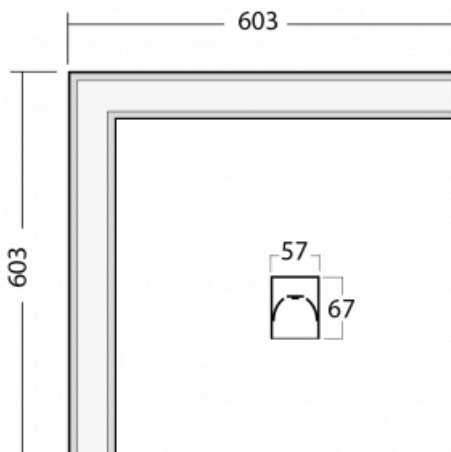

Luminaire

Lina60-S

04S-220I-20GEE/840, S

EPD

You will appreciate the L-Click system on the Lina60-S luminaire with a direct light distribution, which effectively saves you both time and money. How? The module simply clicks into the profile, so a lot of work is saved during assembly. This solution also prevents the direct touch of the LED technology and lengthens its operating life. The Lina60-S lighting system can be assembled creating endless lines and a big variety of shapes. In addition to great power output, the luminaire also has a great price. It will find its use in commercial, social and public spaces.

Technical drawing

Type of installation	Recessed, Surface, Wall mounted, Suspended, 3 circuit track
Light distribution	Direct
Luminaire shape	Corner
Colour of the luminaires	Silver
Material	Aluminium
Lifetime	L90/B50 50 000 hours
Warranty	5 years
Description of luminaires	Luminaire recessed/surface/wall mounted/suspended/3 circuit track
Dimensions	603 mm × 603 mm × 67 mm
Weight	3.3 kg
Light source	LED MODUL
Type of optical system	Microprisma
Luminous flux*	940 lm
Colour Temperature	4000 K cool white
Luminous efficacy	121 lm/W
MacAdam Light source	2
Colour rendering index	80
UGR max. X=4H Y=8H, ρ=70,50,20	18,4

00-00358, K
cable 3x0,75 4000mm

00-00360, K
cable 3x0,75 6000mm

00-00363, K
cable 5x1,5 2000mm

00-00364, K
cable 5x1,5 4000mm

00-00365, K
cable 5x1,5 6000mm

00-00370, S
ceiling cup 80x80x32mm

00-00500
wire for emergency
lighting XX-XXXX-20

04-21303, S
pendant profile for track
luminaires; l = 1122mm

04-21307, S
pendant profile for track
luminaires; l = 2242mm