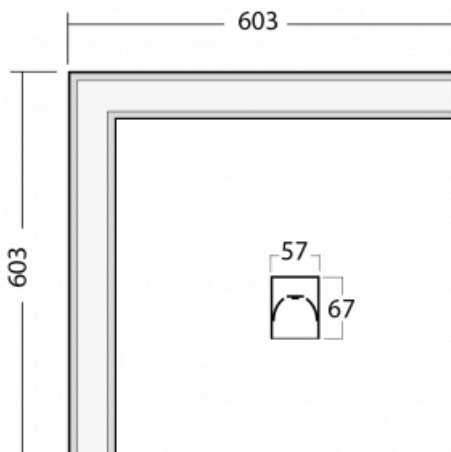

Luminaire

Lina60-S

04S-220I-20GEE/830, W

EPD®

You will appreciate the L-Click system on the Lina60-S luminaire with a direct light distribution, which effectively saves you both time and money. How? The module simply clicks into the profile, so a lot of work is saved during assembly. This solution also prevents the direct touch of the LED technology and lengthens its operating life. The Lina60-S lighting system can be assembled creating endless lines and a big variety of shapes. In addition to great power output, the luminaire also has a great price. It will find its use in commercial, social and public spaces.

Technical drawing

Type of installation	Recessed, Surface, Wall mounted, Suspended, 3 circuit track
----------------------	-------------------------------------------------------------

Light distribution	Direct
--------------------	--------

Dimensions (l × w × h mm)	603 mm × 603 mm × 67 mm
---------------------------	-------------------------

Weight	3.3 kg
--------	--------

Light source	LED MODUL
--------------	-----------

DIR optical system	Microprisma
--------------------	-------------

04-20900, F
bracket for installation
of suspended type of
profile as recessed
trimless

04-21303, W
pendant profile for track
luminaires; l = 1122mm

04-21307, W
pendant profile for track
luminaires; l = 2242mm