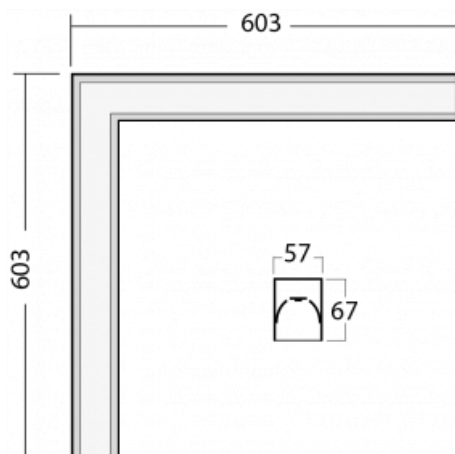

Luminaire

Lina60-S

04S-220I-20GEE/830, S

EPD®

You will appreciate the L-Click system on the Lina60-S luminaire with a direct light distribution, which effectively saves you both time and money. How? The module simply clicks into the profile, so a lot of work is saved during assembly. This solution also prevents the direct touch of the LED technology and lengthens its operating life. The Lina60-S lighting system can be assembled creating endless lines and a big variety of shapes. In addition to great power output, the luminaire also has a great price. It will find its use in commercial, social and public spaces.

Technical drawing

Type of installation	Recessed, Surface, Wall mounted, Suspended, 3 circuit track
Light distribution	Direct
Luminaire shape	Corner
Colour of the luminaires	Silver
Material	Aluminium
Lifetime	L90/B50 50 000 hours
Warranty	5 years
Description of luminaires	Luminaire recessed/surface/wall mounted/suspended/3 circuit track
Dimensions	603 mm × 603 mm × 67 mm
Light source	LED MODUL
Type of optical system	Microprisma
Luminous flux*	900 lm
Colour Temperature	3000 K warm white
Luminous efficacy	115 lm/W
MacAdam Light source	2
Colour rendering index	80
UGR max. X=4H Y=8H, ρ=70,50,20	18.2

00-00358, K
cable 3x0,75 4000mm

00-00360, K
cable 3x0,75 6000mm

00-00363, K
cable 5x1,5 2000mm

00-00364, K
cable 5x1,5 4000mm

00-00365, K
cable 5x1,5 6000mm

00-00370, S
ceiling cup 80x80x32mm

00-00500
wire for emergency
lighting XX-XXXX-20

04-21303, S
pendant profile for track
luminaires; l = 1122mm

04-21307, S
pendant profile for track
luminaires; l = 2242mm