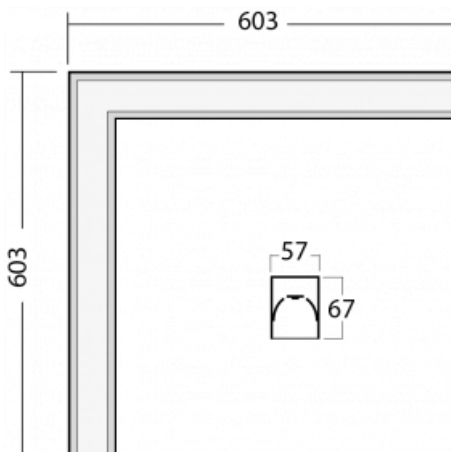

Technical drawing

Type of installation	Recessed, Surface, Wall mounted, Suspended, 3 circuit track
----------------------	---

Light distribution	Direct
--------------------	--------

Luminaire shape	Corner
-----------------	--------

Description of luminaires	Luminaire recessed/surface/wall mounted/suspended/3 circuit track
---------------------------	---

Dimensions (l × w × h mm)	603 mm × 603 mm × 67 mm
---------------------------	-------------------------

00-00358, K
cable 3x0,75 4000mm,
transparent

00-00360, K
cable 3x0,75 6000mm,
transparent

00-00363, K
cable 5x1,5 2000mm

00-00364, K
cable 5x1,5 4000mm

00-00365, K
cable 5x1,5 6000mm

00-00370, S
ceiling cup 80x80x32mm

04-21303, S
pendant profile for track
luminaires; l = 1122mm

04-21307, S
pendant profile for track
luminaires; l = 2242mm