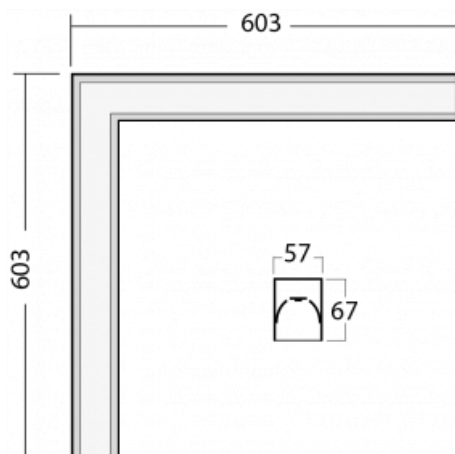

Luminaire

Lina60-S

04S-220I-20GEE/830, B

EPD®

You will appreciate the L-Click system on the Lina60-S luminaire with a direct light distribution, which effectively saves you both time and money. How? The module simply clicks into the profile, so a lot of work is saved during assembly. This solution also prevents the direct touch of the LED technology and lengthens its operating life. The Lina60-S lighting system can be assembled creating endless lines and a big variety of shapes. In addition to great power output, the luminaire also has a great price. It will find its use in commercial, social and public spaces.

Technical drawing

Type of installation	Recessed, Surface, Wall mounted, Suspended, 3 circuit track
Light distribution	Direct
Luminaire shape	Corner
Colour of the luminaires	Black
Material	Aluminium
Lifetime	L90/B50 50 000 hours
Warranty	5 years
Description of luminaires	Luminaire recessed/surface/wall mounted/suspended/3 circuit track
Dimensions	603 mm × 603 mm × 67 mm
Weight	3.3 kg
Light source	LED MODUL
Type of optical system	Microprisma
Luminous flux*	900 lm
Colour Temperature	3000 K warm white
Luminous efficacy	115 lm/W
MacAdam Light source	2
Colour rendering index	80
UGR max. X=4H Y=8H, ρ=70,50,20	18.2

Installation instructions

Photos

Accessories

00-00300, N
wire suspension
2000mm

00-00301, N
wire suspension
4000mm

00-00302, N
wire suspension
6000mm

00-00350, K
cable 3x0,75 1000mm

00-00352, K
cable 3x0,75 2000mm

04-21303, B
pendant profile for track
luminaires; l = 1122mm

04-21307, B
pendant profile for track
luminaires; l = 2242mm