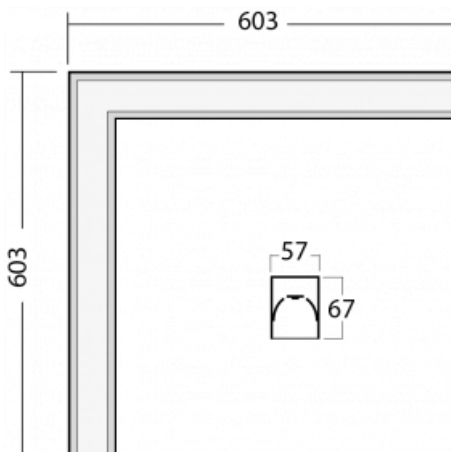

**Technical drawing**

Type of installation	Recessed, Surface, Wall mounted, Suspended, 3 circuit track
----------------------	---

Light distribution	Direct
--------------------	--------

Luminaire shape	Corner
-----------------	--------

Description of luminaires	Luminaire recessed/surface/wall mounted/suspended/3 circuit track
---------------------------	---

Dimensions (l × w × h mm)	603 mm × 603 mm × 67 mm
---------------------------	-------------------------

**04-21307, B**  
pendant profile for track  
luminaires; l = 2242mm