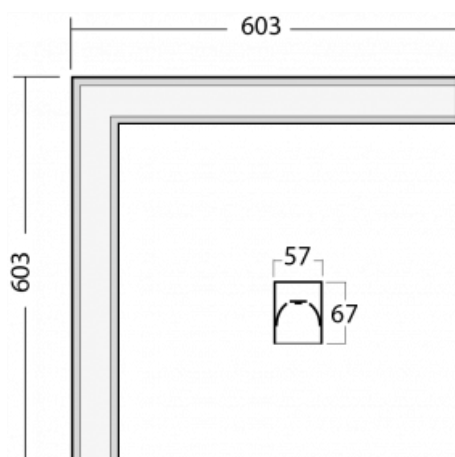

Luminaire

Lina60-S

04S-220I-20GED/840, W

EPD®

You will appreciate the L-Click system on the Lina60-S luminaire with a direct light distribution, which effectively saves you both time and money. How? The module simply clicks into the profile, so a lot of work is saved during assembly. This solution also prevents the direct touch of the LED technology and lengthens its operating life. The Lina60-S lighting system can be assembled creating endless lines and a big variety of shapes. In addition to great power output, the luminaire also has a great price. It will find its use in commercial, social and public spaces.

Technical drawing

Type of installation	Recessed, Surface, Wall mounted, Suspended, 3 circuit track
Light distribution	Direct
Luminaire shape	Corner
Colour of the luminaires	White
Material	Aluminium
Lifetime	L90/B50 50 000 hours
Warranty	5 years
Description of luminaires	Luminaire recessed/surface/wall mounted/suspended/3 circuit track
Dimensions	603 mm × 603 mm × 67 mm
Weight	3.4 kg
Light source	LED MODUL
Type of optical system	Microprisma
Luminous flux*	940 lm
Colour Temperature	4000 K cool white
Luminous efficacy	121 lm/W
MacAdam Light source	2
Colour rendering index	80
UGR max. X=4H Y=8H, ρ=70,50,20	18,4

Installation instructions

Photos

Accessories

00-00300, N
wire suspension
2000mm

00-00301, N
wire suspension
4000mm

00-00302, N
wire suspension
6000mm

00-00354, K
cable 5x0,75 1000mm

00-00355, K
cable 5x0,75 2000mm

00-00356, K
cable 5x0,75 4000mm

00-00357, K
cable 5x0,75 6000mm

00-00363, K
cable 5x1,5 2000mm

00-00364, K
cable 5x1,5 4000mm

00-00365, K
cable 5x1,5 6000mm

00-00366, K
cable 7x0,75 2000mm

00-00367, K
cable 7x0,75 4000mm