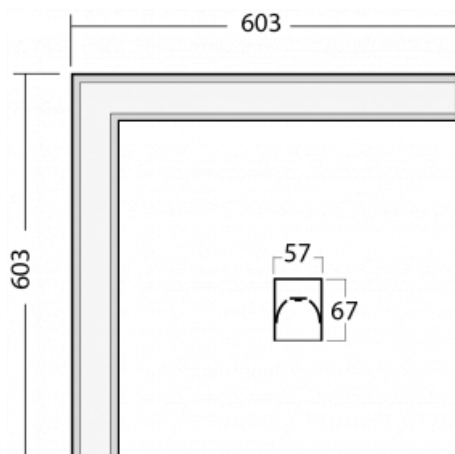

# Lina60-S

04S-220I-20GED/840, S

EPD®

You will appreciate the L-Click system on the Lina60-S luminaire with a direct light distribution, which effectively saves you both time and money. How? The module simply clicks into the profile, so a lot of work is saved during assembly. This solution also prevents the direct touch of the LED technology and lengthens its operating life. The Lina60-S lighting system can be assembled creating endless lines and a big variety of shapes. In addition to great power output, the luminaire also has a great price. It will find its use in commercial, social and public spaces.

## Technical drawing

Type of installation	Recessed, Surface, Wall mounted, Suspended, 3 circuit track
Light distribution	Direct
Luminaire shape	Corner
Colour of the luminaires	Silver
Material	Aluminium
Lifetime	L90/B50 50 000 hours
Warranty	5 years
Description of luminaires	Luminaire recessed/surface/wall mounted/suspended/3 circuit track
Dimensions (l × w × h mm)	603 mm × 603 mm × 67 mm
Weight	3.4 kg
Light source	LED MODUL
DIR optical system	Microprisma
Luminous flux*	940 lm
Colour Temperature	4000 K cool white
Luminous efficacy	121 lm/W
MacAdam Light source	2
Colour rendering index	80
UGR max. X=4H Y=8H, ρ=70,50,20	18,4

**00-00355, K**  
cable 5x0,75 2000mm,  
transparent

**00-00356, K**  
cable 5x0,75 4000mm,  
transparent

**00-00357, K**  
cable 5x0,75 6000mm,  
transparent

**00-00363, K**  
cable 5x1,5 2000mm

**00-00364, K**  
cable 5x1,5 4000mm