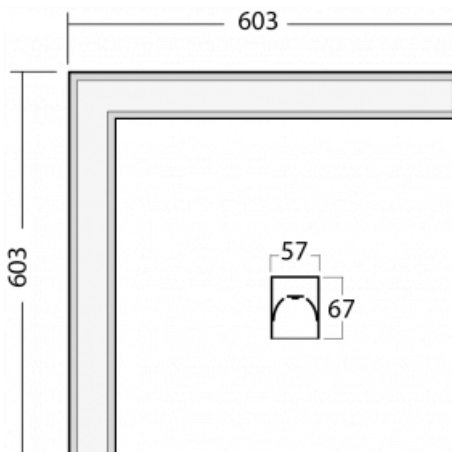

# Lina60-S

04S-220I-20GED/840, B

EPD®

You will appreciate the L-Click system on the Lina60-S luminaire with a direct light distribution, which effectively saves you both time and money. How? The module simply clicks into the profile, so a lot of work is saved during assembly. This solution also prevents the direct touch of the LED technology and lengthens its operating life. The Lina60-S lighting system can be assembled creating endless lines and a big variety of shapes. In addition to great power output, the luminaire also has a great price. It will find its use in commercial, social and public spaces.

## Technical drawing

Type of installation	Recessed, Surface, Wall mounted, Suspended, 3 circuit track
Light distribution	Direct
Luminaire shape	Corner
Colour of the luminaires	Black
Material	Aluminium
Lifetime	L90/B50 50 000 hours
Warranty	5 years
Description of luminaires	Luminaire recessed/surface/wall mounted/suspended/3 circuit track
Dimensions (l × w × h mm)	603 mm × 603 mm × 67 mm
Weight	3.4 kg
Light source	LED MODUL
DIR optical system	Microprisma
Luminous flux*	940 lm
Colour Temperature	4000 K cool white
Luminous efficacy	121 lm/W
MacAdam Light source	2
Colour rendering index	80
UGR max. X=4H Y=8H, ρ=70,50,20	18,4

**00-00355, B**  
cable 5x0,75 2000mm,  
black

**00-00356, B**  
cable 5x0,75 4000mm,  
black

**00-00357, B**  
cable 5x0,75 6000mm,  
black

**00-00363, K**  
cable 5x1,5 2000mm

**00-00364, K**  
cable 5x1,5 4000mm