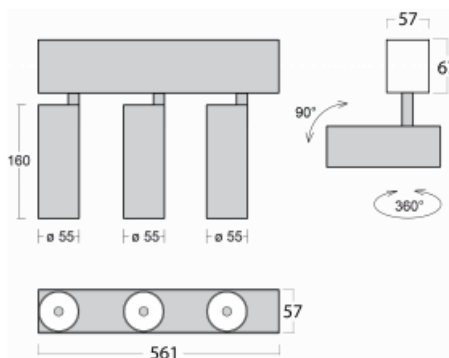

Technical drawing