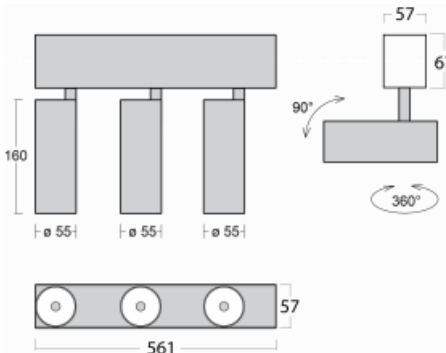

Luminaire

Lina60-S

04S-200W-30GGE/930, W

EPD[®]

You will appreciate the L-Click system on the Lina60-S luminaire with a direct light distribution, which effectively saves you both time and money. How? The module simply clicks into the profile, so a lot of work is saved during assembly. This solution also prevents the direct touch of the LED technology and lengthens its operating life. The Lina60-S lighting system can be assembled creating endless lines and a big variety of shapes. In addition to great power output, the luminaire also has a great price. It will find its use in commercial, social and public spaces.

Technical drawing

Type of installation	Recessed, Surface, Wall mounted, Suspended
Light distribution	Direct
Luminaire shape	Linear
Colour of the luminaires	White
Material	Aluminium
Lifetime	L80/B20 50 000 hours
Warranty	5 years
Description of luminaires	Luminaire recessed/surface/wall mounted/suspended
Dimensions (l × w × h mm)	561 mm × 57 mm × 67 mm
Light source	LED MODUL
DIR optical system	Reflector
Luminous flux*	1650 lm
Colour Temperature	3000 K warm white
Luminous efficacy	83 lm/W
MacAdam Light source	3
Colour rendering index	90
Beam angle	68°
UGR max. X=4H Y=8H, ρ=70,50,20	24.3