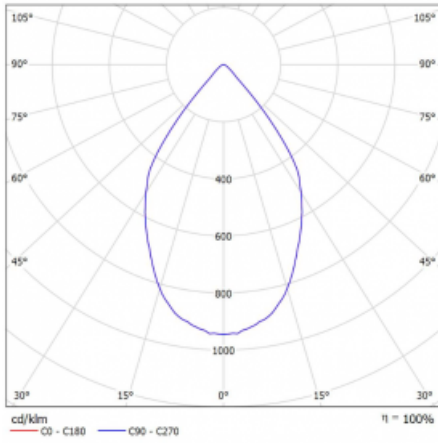

Luminaire

Lina60-S

04S-200W-30GGE/930, B

EPD®

You will appreciate the L-Click system on the Lina60-S luminaire with a direct light distribution, which effectively saves you both time and money. How? The module simply clicks into the profile, so a lot of work is saved during assembly. This solution also prevents the direct touch of the LED technology and lengthens its operating life. The Lina60-S lighting system can be assembled creating endless lines and a big variety of shapes. In addition to great power output, the luminaire also has a great price. It will find its use in commercial, social and public spaces.

Technical drawing

Type of installation	Recessed, Surface, Wall mounted, Suspended
Light distribution	Direct
Luminaire shape	Linear
Colour of the luminaires	Black
Material	Aluminium
Lifetime	L80/B20 50 000 hours
Warranty	5 years
Description of luminaires	Luminaire recessed/surface/wall mounted/suspended
Dimensions (l × w × h mm)	561 mm × 57 mm × 67 mm
Light source	LED MODUL
DIR optical system	Reflector
Luminous flux*	1650 lm
Colour Temperature	3000 K warm white
Luminous efficacy	83 lm/W
MacAdam Light source	3
Colour rendering index	90
Beam angle	68°
UGR max. X=4H Y=8H, $\rho=70,50,20$	24.3

Curve

Luminaire power input* 60 W

Connection of the luminaires ON/OFF

Electrical voltage 220-240V

Frequency 50/60Hz

⊕ CE IP 20

*±10 %

Downloads