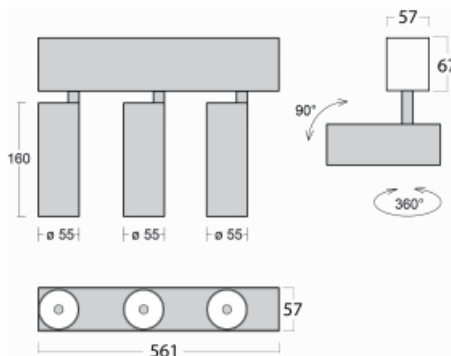

Luminaire

Lina60-S

04S-200W-30GGD/940, W

EPD®

You will appreciate the L-Click system on the Lina60-S luminaire with a direct light distribution, which effectively saves you both time and money. How? The module simply clicks into the profile, so a lot of work is saved during assembly. This solution also prevents the direct touch of the LED technology and lengthens its operating life. The Lina60-S lighting system can be assembled creating endless lines and a big variety of shapes. In addition to great power output, the luminaire also has a great price. It will find its use in commercial, social and public spaces.

Technical drawing

Type of installation	Recessed, Surface, Wall mounted, Suspended
Light distribution	Direct
Luminaire shape	Linear
Colour of the luminaires	White
Material	Aluminium
Lifetime	L80/B20 50 000 hours
Warranty	5 years
Description of luminaires	Luminaire recessed/surface/wall mounted/suspended
Dimensions (l × w × h mm)	561 mm × 57 mm × 67 mm
Light source	LED MODUL
DIR optical system	Reflector
Luminous flux*	1750 lm
Colour Temperature	4000 K cool white
Luminous efficacy	88 lm/W
MacAdam Light source	3
Colour rendering index	90
Beam angle	68°
UGR max. X=4H Y=8H, $\rho=70,50,20$	24.5

00-00356, W
cable 5x0,75 4000mm,
white

00-00357, W
cable 5x0,75 6000mm,
white

00-00363, K
cable 5x1,5 2000mm

00-00364, K
cable 5x1,5 4000mm

00-00365, K
cable 5x1,5 6000mm

00-00366, K
cable 7x0,75 2000mm

00-00367, K
cable 7x0,75 4000mm