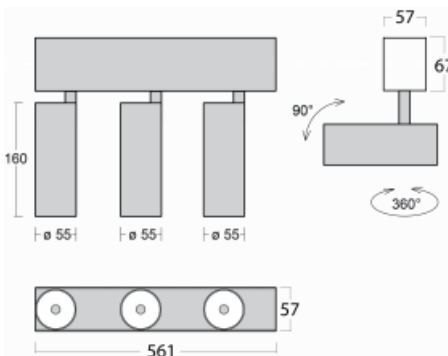

Luminaire

Lina60-S

04S-200W-30GGD/940, S

EPD®

You will appreciate the L-Click system on the Lina60-S luminaire with a direct light distribution, which effectively saves you both time and money. How? The module simply clicks into the profile, so a lot of work is saved during assembly. This solution also prevents the direct touch of the LED technology and lengthens its operating life. The Lina60-S lighting system can be assembled creating endless lines and a big variety of shapes. In addition to great power output, the luminaire also has a great price. It will find its use in commercial, social and public spaces.

Technical drawing

Type of installation	Recessed, Surface, Wall mounted, Suspended
Light distribution	Direct
Luminaire shape	Linear
Colour of the luminaires	Silver
Material	Aluminium
Lifetime	L80/B20 50 000 hours
Warranty	5 years
Description of luminaires	Luminaire recessed/surface/wall mounted/suspended
Dimensions	561 mm × 57 mm × 67 mm
Light source	LED MODUL
Type of optical system	Reflector
Luminous flux*	1750 lm
Colour Temperature	4000 K cool white
Luminous efficacy	88 lm/W
MacAdam Light source	3
Colour rendering index	90
Beam angle	68°
UGR max. X=4H Y=8H, $\rho=70,50,20$	24.5