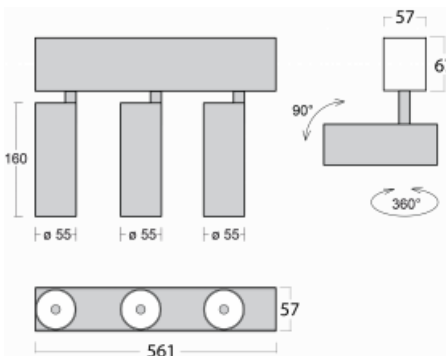

# Lina60-S

04S-200W-30GGD/930, W

**EPD®**

You will appreciate the L-Click system on the Lina60-S luminaire with a direct light distribution, which effectively saves you both time and money. How? The module simply clicks into the profile, so a lot of work is saved during assembly. This solution also prevents the direct touch of the LED technology and lengthens its operating life. The Lina60-S lighting system can be assembled creating endless lines and a big variety of shapes. In addition to great power output, the luminaire also has a great price. It will find its use in commercial, social and public spaces.

**Technical drawing**

|                                   |   |
|-----------------------------------|---|
| Type of installation              | Recessed, Surface, Wall mounted, Suspended        |
| Light distribution                | Direct  |
| Luminaire shape                   | Linear  |
| Colour of the luminaires          | White   |
| Material                          | Aluminium   |
| Lifetime                          | L80/B20 50 000 hours                              |
| Warranty                          | 5 years   |
| Description of luminaires         | Luminaire recessed/surface/wall mounted/suspended |
| Dimensions (l × w × h mm)         | 561 mm × 57 mm × 67 mm                            |
| Light source                      | LED MODUL   |
| DIR optical system                | Reflector   |
| Luminous flux*                    | 1650 lm   |
| Colour Temperature                | 3000 K warm white                                 |
| Luminous efficacy                 | 83 lm/W   |
| MacAdam Light source              | 3   |
| Colour rendering index            | 90  |
| Beam angle                        | 68°   |
| UGR max. X=4H<br>Y=8H, ρ=70,50,20 | 24.3  |