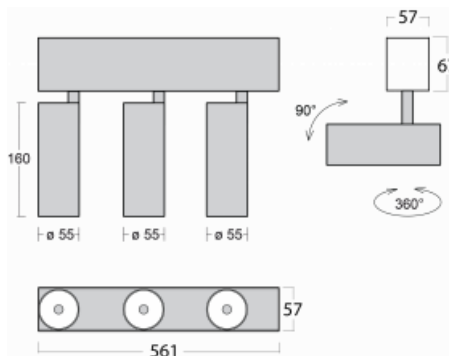

Luminaire

Lina60-S

04S-200W-30GGD/930, W

EPD[®]

You will appreciate the L-Click system on the Lina60-S luminaire with a direct light distribution, which effectively saves you both time and money. How? The module simply clicks into the profile, so a lot of work is saved during assembly. This solution also prevents the direct touch of the LED technology and lengthens its operating life. The Lina60-S lighting system can be assembled creating endless lines and a big variety of shapes. In addition to great power output, the luminaire also has a great price. It will find its use in commercial, social and public spaces.

Technical drawing

Type of installation	Recessed, Surface, Wall mounted, Suspended
Light distribution	Direct
Luminaire shape	Linear
Colour of the luminaires	White
Material	Aluminium
Lifetime	L80/B20 50 000 hours
Warranty	5 years
Description of luminaires	Luminaire recessed/surface/wall mounted/suspended
Dimensions	561 mm × 57 mm × 67 mm
Light source	LED MODUL