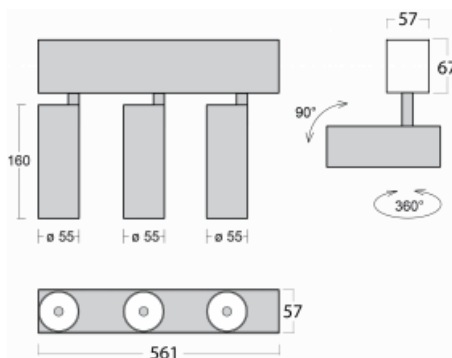

# Lina60-S

04S-200W-30GGD/930, S

EPD®

You will appreciate the L-Click system on the Lina60-S luminaire with a direct light distribution, which effectively saves you both time and money. How? The module simply clicks into the profile, so a lot of work is saved during assembly. This solution also prevents the direct touch of the LED technology and lengthens its operating life. The Lina60-S lighting system can be assembled creating endless lines and a big variety of shapes. In addition to great power output, the luminaire also has a great price. It will find its use in commercial, social and public spaces.

## Technical drawing

Type of installation	Recessed, Surface, Wall mounted, Suspended
Light distribution	Direct
Luminaire shape	Linear
Colour of the luminaires	Silver
Material	Aluminium
Lifetime	L80/B20 50 000 hours
Warranty	5 years
Description of luminaires	Luminaire recessed/surface/wall mounted/suspended
Dimensions (l × w × h mm)	561 mm × 57 mm × 67 mm
Light source	LED MODUL
DIR optical system	Reflector
Luminous flux*	1650 lm
Colour Temperature	3000 K warm white
Luminous efficacy	83 lm/W
MacAdam Light source	3
Colour rendering index	90
Beam angle	68°
UGR max. X=4H Y=8H, $\rho=70,50,20$	24.3