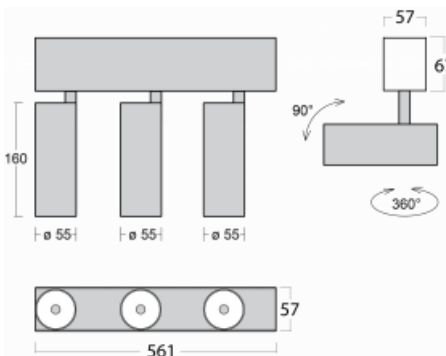

# Lina60-S

04S-200W-30GDE/930, B

Type of installation	Recessed, Surface, Wall mounted, Suspended
Light distribution	Direct
Luminaire shape	Linear
Colour of the luminaires	Black
Material	Aluminium
Lifetime	L80/B20 50 000 hours
Warranty	5 years
Description of luminaires	Luminaire recessed/surface/wall mounted/suspended
Dimensions (l × w × h mm)	561 mm × 57 mm × 67 mm
Light source	LED MODUL
DIR optical system	Reflector
Luminous flux*	1200 lm
Colour Temperature	3000 K warm white
Luminous efficacy	88 lm/W
MacAdam Light source	3
Colour rendering index	90
Beam angle	68°
UGR max. X=4H Y=8H, $\rho=70,50,20$	23.2

## Technical drawing