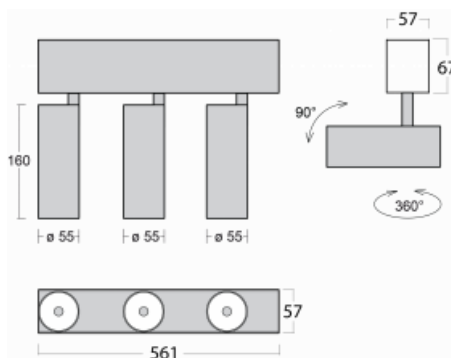

# Lina60-S

04S-200W-30GDD/940, W

EPD®

You will appreciate the L-Click system on the Lina60-S luminaire with a direct light distribution, which effectively saves you both time and money. How? The module simply clicks into the profile, so a lot of work is saved during assembly. This solution also prevents the direct touch of the LED technology and lengthens its operating life. The Lina60-S lighting system can be assembled creating endless lines and a big variety of shapes. In addition to great power output, the luminaire also has a great price. It will find its use in commercial, social and public spaces.

## Technical drawing

Type of installation	Recessed, Surface, Wall mounted, Suspended
Light distribution	Direct
Luminaire shape	Linear
Colour of the luminaires	White
Material	Aluminium
Lifetime	L80/B20 50 000 hours
Warranty	5 years
Description of luminaires	Luminaire recessed/surface/wall mounted/suspended
Dimensions (l × w × h mm)	561 mm × 57 mm × 67 mm
Light source	LED MODUL
DIR optical system	Reflector
Luminous flux*	1250 lm
Colour Temperature	4000 K cool white
Luminous efficacy	92 lm/W
MacAdam Light source	3
Colour rendering index	90
Beam angle	68°
UGR max. X=4H Y=8H, $\rho=70,50,20$	23.3