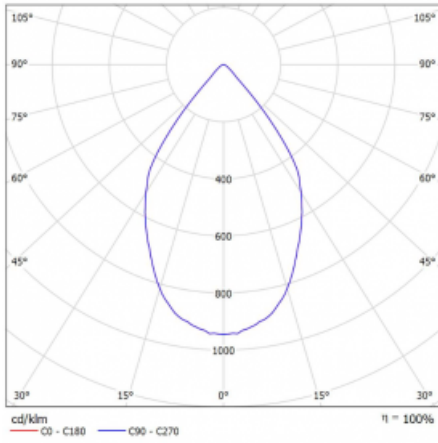

## Technical drawing

Type of installation	Recessed, Surface, Wall mounted, Suspended
Light distribution	Direct
Luminaire shape	Linear
Colour of the luminaires	White
Material	Aluminium
Lifetime	L80/B20 50 000 hours
Warranty	5 years
Description of luminaires	Luminaire recessed/surface/wall mounted/suspended
Dimensions (l × w × h mm)	561 mm × 57 mm × 67 mm
Light source	LED MODUL
DIR optical system	Reflector
Luminous flux*	1250 lm
Colour Temperature	4000 K cool white
Luminous efficacy	92 lm/W
MacAdam Light source	3
Colour rendering index	90
Beam angle	68°
UGR max. X=4H Y=8H, $\rho=70,50,20$	23.3

## Curve

Luminaire power input\* 40.8 W

Connection of the luminaires DALI

Electrical voltage 220-240V

Frequency 50/60Hz

⊕ CE IP 20

\*±10 %