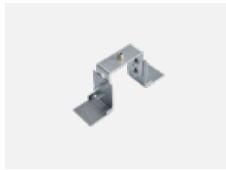

## Technical drawing

Type of installation	Recessed, Surface, Wall mounted, Suspended
Light distribution	Direct
Luminaire shape	Linear
Colour of the luminaires	Black
Material	Aluminium
Lifetime	L80/B20 50 000 hours
Warranty	5 years
Description of luminaires	Luminaire recessed/surface/wall mounted/suspended
Dimensions (l × w × h mm)	561 mm × 57 mm × 67 mm
Light source	LED MODUL
DIR optical system	Reflector
Luminous flux*	1250 lm
Colour Temperature	4000 K cool white
Luminous efficacy	92 lm/W
MacAdam Light source	3
Colour rendering index	90
Beam angle	68°
UGR max. X=4H Y=8H, $\rho=70,50,20$	23.3

**00-00365, K**  
cable 5x1,5 6000mm

**00-00366, K**  
cable 7x0,75 2000mm

**00-00367, K**  
cable 7x0,75 4000mm

**00-00368, K**  
cable 7x0,75 6000mm

**00-00370, B**  
ceiling cup 80x80x32mm

**00-00600, F**  
ceiling fastening for  
luminaires 132-5xxK,  
04-2000x, 05-2000x,  
09-200x - 1 piece

**00-20700, B**  
2 pcs of wall fastening  
Lipo/Lina

**04-00200, N**  
straight connector

**04-01200, F**  
Accessory for gear-tray  
release

**04-20101, B**  
2xend cap - metal, 5-  
conductor terminal box,  
grommet

**04-20103, B**  
2xend cap - plastic, 5-  
conductor terminal box,  
grommet

**04-20900, F**  
bracket for installation  
of suspended type of  
profile as recessed  
trimless