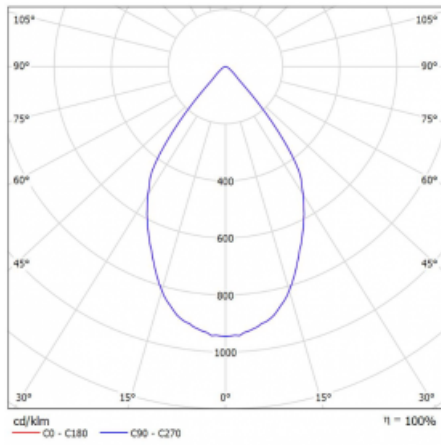

Luminaire

Lina60-S

04S-200W-30GDD/930, W

EPD®

You will appreciate the L-Click system on the Lina60-S luminaire with a direct light distribution, which effectively saves you both time and money. How? The module simply clicks into the profile, so a lot of work is saved during assembly. This solution also prevents the direct touch of the LED technology and lengthens its operating life. The Lina60-S lighting system can be assembled creating endless lines and a big variety of shapes. In addition to great power output, the luminaire also has a great price. It will find its use in commercial, social and public spaces.

Technical drawing

Type of installation	Recessed, Surface, Wall mounted, Suspended
Light distribution	Direct
Luminaire shape	Linear
Colour of the luminaires	White
Material	Aluminium
Lifetime	L80/B20 50 000 hours
Warranty	5 years
Description of luminaires	Luminaire recessed/surface/wall mounted/suspended
Dimensions (l × w × h mm)	561 mm × 57 mm × 67 mm
Light source	LED MODUL
DIR optical system	Reflector
Luminous flux*	1200 lm
Colour Temperature	3000 K warm white
Luminous efficacy	88 lm/W
MacAdam Light source	3
Colour rendering index	90
Beam angle	68°
UGR max. X=4H Y=8H, ρ=70,50,20	23.2

Curve

Luminaire power input* 40.8 W

Connection of the luminaires DALI

Electrical voltage 220-240V

Frequency 50/60Hz

⊕ CE IP 20

*±10 %

Downloads