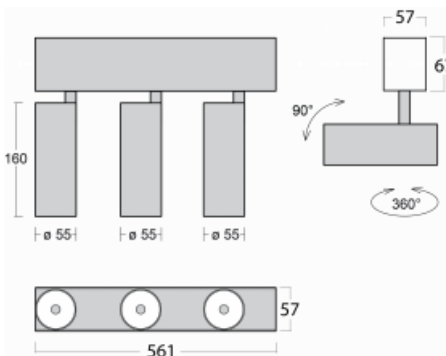

Luminaire

Lina60-S

04S-200W-30GDD/930, W

EPD®

You will appreciate the L-Click system on the Lina60-S luminaire with a direct light distribution, which effectively saves you both time and money. How? The module simply clicks into the profile, so a lot of work is saved during assembly. This solution also prevents the direct touch of the LED technology and lengthens its operating life. The Lina60-S lighting system can be assembled creating endless lines and a big variety of shapes. In addition to great power output, the luminaire also has a great price. It will find its use in commercial, social and public spaces.

Technical drawing

Type of installation	Recessed, Surface, Wall mounted, Suspended
Light distribution	Direct
Luminaire shape	Linear
Colour of the luminaires	White
Material	Aluminium
Lifetime	L80/B20 50 000 hours
Warranty	5 years
Description of luminaires	Luminaire recessed/surface/wall mounted/suspended
Dimensions (l × w × h mm)	561 mm × 57 mm × 67 mm
Light source	LED MODUL
DIR optical system	Reflector
Luminous flux*	1200 lm
Colour Temperature	3000 K warm white
Luminous efficacy	88 lm/W
MacAdam Light source	3
Colour rendering index	90
Beam angle	68°
UGR max. X=4H Y=8H, ρ=70,50,20	23.2

00-00356, W
cable 5x0,75 4000mm,
white

00-00357, W
cable 5x0,75 6000mm,
white

00-00363, K
cable 5x1,5 2000mm

00-00364, K
cable 5x1,5 4000mm

00-00365, K
cable 5x1,5 6000mm

00-00366, K
cable 7x0,75 2000mm

00-00367, K
cable 7x0,75 4000mm