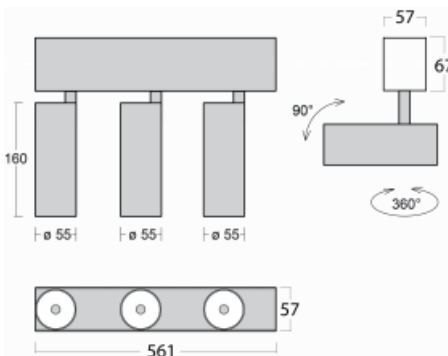

# Lina60-S

04S-200W-30GDD/930, W

EPD®

You will appreciate the L-Click system on the Lina60-S luminaire with a direct light distribution, which effectively saves you both time and money. How? The module simply clicks into the profile, so a lot of work is saved during assembly. This solution also prevents the direct touch of the LED technology and lengthens its operating life. The Lina60-S lighting system can be assembled creating endless lines and a big variety of shapes. In addition to great power output, the luminaire also has a great price. It will find its use in commercial, social and public spaces.

## Technical drawing

Type of installation	Recessed, Surface, Wall mounted, Suspended
Light distribution	Direct
Luminaire shape	Linear
Colour of the luminaires	White
Material	Aluminium
Lifetime	L80/B20 50 000 hours
Warranty	5 years
Description of luminaires	Luminaire recessed/surface/wall mounted/suspended
Dimensions	561 mm × 57 mm × 67 mm
Light source	LED MODUL
Type of optical system	Reflector
Luminous flux*	1200 lm
Colour Temperature	3000 K warm white
Luminous efficacy	88 lm/W
MacAdam Light source	3
Colour rendering index	90
Beam angle	68°
UGR max. X=4H Y=8H, $\rho=70,50,20$	23.2