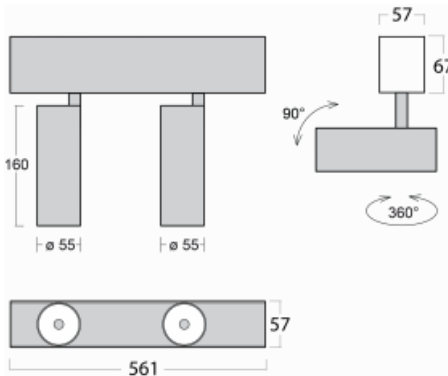

# Lina60-S

04S-200W-20GGE/940, W

**EPD<sup>®</sup>**

You will appreciate the L-Click system on the Lina60-S luminaire with a direct light distribution, which effectively saves you both time and money. How? The module simply clicks into the profile, so a lot of work is saved during assembly. This solution also prevents the direct touch of the LED technology and lengthens its operating life. The Lina60-S lighting system can be assembled creating endless lines and a big variety of shapes. In addition to great power output, the luminaire also has a great price. It will find its use in commercial, social and public spaces.

**Technical drawing**

Type of installation	Recessed, Surface, Wall mounted, Suspended
Light distribution	Direct
Luminaire shape	Linear
Colour of the luminaires	White
Material	Aluminium
Lifetime	L80/B20 50 000 hours
Warranty	5 years
Description of luminaires	Luminaire recessed/surface/wall mounted/suspended
Dimensions (l × w × h mm)	561 mm × 57 mm × 67 mm
Light source	LED MODUL
DIR optical system	Reflector
Luminous flux*	1750 lm
Colour Temperature	4000 K cool white
Luminous efficacy	88 lm/W
MacAdam Light source	3
Colour rendering index	90
Beam angle	68°
UGR max. X=4H Y=8H, $\rho=70,50,20$	24.5