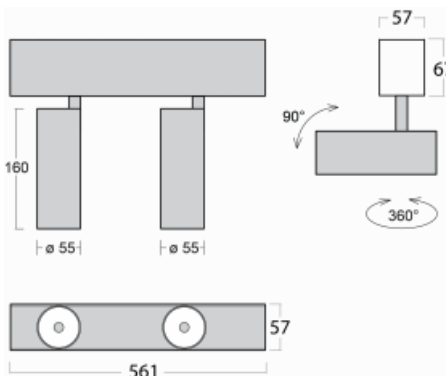

Luminaire

Lina60-S

04S-200W-20GGE/940, S

EPD®

You will appreciate the L-Click system on the Lina60-S luminaire with a direct light distribution, which effectively saves you both time and money. How? The module simply clicks into the profile, so a lot of work is saved during assembly. This solution also prevents the direct touch of the LED technology and lengthens its operating life. The Lina60-S lighting system can be assembled creating endless lines and a big variety of shapes. In addition to great power output, the luminaire also has a great price. It will find its use in commercial, social and public spaces.

Technical drawing

Type of installation	Recessed, Surface, Wall mounted, Suspended
Light distribution	Direct
Luminaire shape	Linear
Colour of the luminaires	Silver
Material	Aluminium
Lifetime	L80/B20 50 000 hours
Warranty	5 years
Description of luminaires	Luminaire recessed/surface/wall mounted/suspended
Dimensions (l × w × h mm)	561 mm × 57 mm × 67 mm
Light source	LED MODUL
DIR optical system	Reflector
Luminous flux*	1750 lm
Colour Temperature	4000 K cool white
Luminous efficacy	88 lm/W
MacAdam Light source	3
Colour rendering index	90
Beam angle	68°
UGR max. X=4H Y=8H, $\rho=70,50,20$	24.5