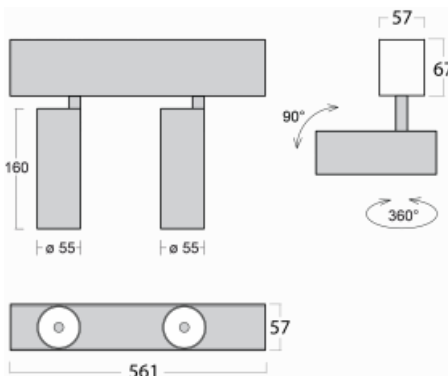

Luminaire

Lina60-S

04S-200W-20GGE/930, W

EPD®

You will appreciate the L-Click system on the Lina60-S luminaire with a direct light distribution, which effectively saves you both time and money. How? The module simply clicks into the profile, so a lot of work is saved during assembly. This solution also prevents the direct touch of the LED technology and lengthens its operating life. The Lina60-S lighting system can be assembled creating endless lines and a big variety of shapes. In addition to great power output, the luminaire also has a great price. It will find its use in commercial, social and public spaces.

Technical drawing

Type of installation	Recessed, Surface, Wall mounted, Suspended
Light distribution	Direct
Luminaire shape	Linear
Colour of the luminaires	White
Material	Aluminium
Lifetime	L80/B20 50 000 hours
Warranty	5 years
Description of luminaires	Luminaire recessed/surface/wall mounted/suspended
Dimensions	561 mm × 57 mm × 67 mm
Weight	2.5 kg
Light source	LED MODUL
Type of optical system	Reflector
Luminous flux*	1650 lm
Colour Temperature	3000 K warm white
Luminous efficacy	83 lm/W
MacAdam Light source	3
Colour rendering index	90
Beam angle	68°
UGR max. X=4H Y=8H, $\rho=70,50,20$	24.3