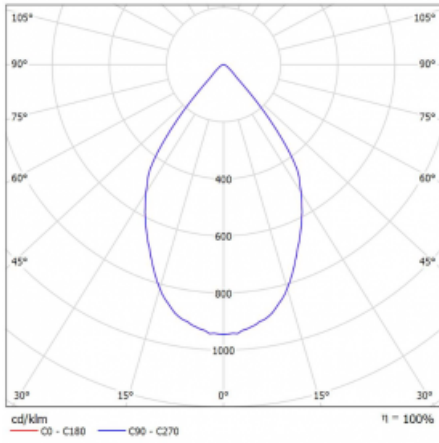

Luminaire

Lina60-S

04S-200W-20GGE/930, W

EPD®

You will appreciate the L-Click system on the Lina60-S luminaire with a direct light distribution, which effectively saves you both time and money. How? The module simply clicks into the profile, so a lot of work is saved during assembly. This solution also prevents the direct touch of the LED technology and lengthens its operating life. The Lina60-S lighting system can be assembled creating endless lines and a big variety of shapes. In addition to great power output, the luminaire also has a great price. It will find its use in commercial, social and public spaces.

Technical drawing

Type of installation	Recessed, Surface, Wall mounted, Suspended
Light distribution	Direct
Luminaire shape	Linear
Colour of the luminaires	White
Material	Aluminium
Lifetime	L80/B20 50 000 hours
Warranty	5 years
Description of luminaires	Luminaire recessed/surface/wall mounted/suspended
Dimensions	561 mm × 57 mm × 67 mm
Weight	2.5 kg
Light source	LED MODUL
Type of optical system	Reflector
Luminous flux*	1650 lm
Colour Temperature	3000 K warm white
Luminous efficacy	83 lm/W
MacAdam Light source	3
Colour rendering index	90
Beam angle	68°
UGR max. X=4H Y=8H, $\rho=70,50,20$	24.3

Curve

Luminaire power input* 40 W

Connection of the luminaires ON/OFF

Electrical voltage 220-240V

Frequency 50/60Hz

⊕ CE IP 20

*±10 %

Downloads