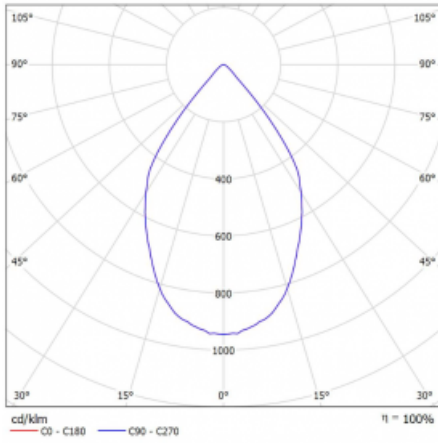

Luminaire

Lina60-S

04S-200W-20GGE/930, S

EPD®

You will appreciate the L-Click system on the Lina60-S luminaire with a direct light distribution, which effectively saves you both time and money. How? The module simply clicks into the profile, so a lot of work is saved during assembly. This solution also prevents the direct touch of the LED technology and lengthens its operating life. The Lina60-S lighting system can be assembled creating endless lines and a big variety of shapes. In addition to great power output, the luminaire also has a great price. It will find its use in commercial, social and public spaces.

Technical drawing

Type of installation	Recessed, Surface, Wall mounted, Suspended
Light distribution	Direct
Luminaire shape	Linear
Colour of the luminaires	Silver
Material	Aluminium
Lifetime	L80/B20 50 000 hours
Warranty	5 years
Description of luminaires	Luminaire recessed/surface/wall mounted/suspended
Dimensions (l × w × h mm)	561 mm × 57 mm × 67 mm
Weight	2.5 kg
Light source	LED MODUL
DIR optical system	Reflector
Luminous flux*	1650 lm
Colour Temperature	3000 K warm white
Luminous efficacy	83 lm/W
MacAdam Light source	3
Colour rendering index	90
Beam angle	68°
UGR max. X=4H Y=8H, ρ=70,50,20	24.3

Curve

Luminaire power input* 40 W

Connection of the luminaires ON/OFF

Electrical voltage 220-240V

Frequency 50/60Hz

⊕ CE IP 20

*±10 %

Downloads