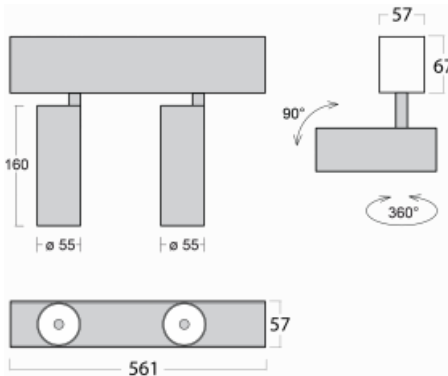

# Lina60-S

04S-200W-20GGD/940, W

EPD®

You will appreciate the L-Click system on the Lina60-S luminaire with a direct light distribution, which effectively saves you both time and money. How? The module simply clicks into the profile, so a lot of work is saved during assembly. This solution also prevents the direct touch of the LED technology and lengthens its operating life. The Lina60-S lighting system can be assembled creating endless lines and a big variety of shapes. In addition to great power output, the luminaire also has a great price. It will find its use in commercial, social and public spaces.

## Technical drawing

Type of installation Recessed, Surface, Wall mounted, Suspended

Light distribution Direct

Luminaire shape Linear

Colour of the luminaires White

Material Aluminium

Lifetime L80/B20 50 000 hours

Warranty 5 years

Description of luminaires Luminaire recessed/surface/wall mounted/suspended

Dimensions 561 mm × 57 mm × 67 mm

Light source LED MODUL

Type of optical system Reflector

Luminous flux\* 1750 lm