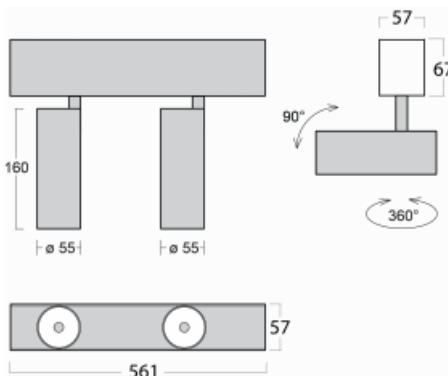

Luminaire

Lina60-S

04S-200W-20GGD/940, W

EPD[®]

You will appreciate the L-Click system on the Lina60-S luminaire with a direct light distribution, which effectively saves you both time and money. How? The module simply clicks into the profile, so a lot of work is saved during assembly. This solution also prevents the direct touch of the LED technology and lengthens its operating life. The Lina60-S lighting system can be assembled creating endless lines and a big variety of shapes. In addition to great power output, the luminaire also has a great price. It will find its use in commercial, social and public spaces.

Technical drawing

Type of installation	Recessed, Surface, Wall mounted, Suspended
Light distribution	Direct
Luminaire shape	Linear
Colour of the luminaires	White
Material	Aluminium
Lifetime	L80/B20 50 000 hours
Warranty	5 years
Description of luminaires	Luminaire recessed/surface/wall mounted/suspended
Dimensions (l × w × h mm)	561 mm × 57 mm × 67 mm
Light source	LED MODUL
DIR optical system	Reflector
Luminous flux*	1750 lm
Colour Temperature	4000 K cool white
Luminous efficacy	88 lm/W
MacAdam Light source	3
Colour rendering index	90
Beam angle	68°
UGR max. X=4H Y=8H, $\rho=70,50,20$	24.5

Curve

Luminaire power input* 40 W

Connection of the luminaires DALI

Electrical voltage 220-240V

Frequency 50/60Hz

⊕ CE IP 20

*±10 %

Downloads