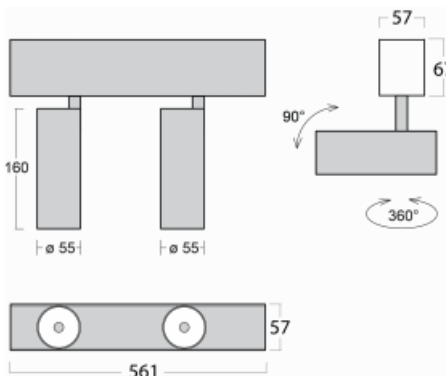

Luminaire

Lina60-S

04S-200W-20GGD/940, B

Type of installation	Recessed, Surface, Wall mounted, Suspended
Light distribution	Direct
Luminaire shape	Linear
Colour of the luminaires	Black
Material	Aluminium
Lifetime	L80/B20 50 000 hours
Warranty	5 years
Description of luminaires	Luminaire recessed/surface/wall mounted/suspended
Dimensions (l × w × h mm)	561 mm × 57 mm × 67 mm
Light source	LED MODUL
DIR optical system	Reflector
Luminous flux*	1750 lm
Colour Temperature	4000 K cool white
Luminous efficacy	88 lm/W
MacAdam Light source	3
Colour rendering index	90
Beam angle	68°
UGR max. X=4H Y=8H, $\rho=70,50,20$	24.5

You will appreciate the L-Click system on the Lina60-S luminaire with a direct light distribution, which effectively saves you both time and money. How? The module simply clicks into the profile, so a lot of work is saved during assembly. This solution also prevents the direct touch of the LED technology and lengthens its operating life. The Lina60-S lighting system can be assembled creating endless lines and a big variety of shapes. In addition to great power output, the luminaire also has a great price. It will find its use in commercial, social and public spaces.

Technical drawing

Curve

Luminaire power input* 40 W

Connection of the luminaires DALI

Electrical voltage 220-240V

Frequency 50/60Hz

⊕ CE IP 20

*±10 %

00-00355, B
cable 5x0,75 2000mm,
black

00-00356, B
cable 5x0,75 4000mm,
black

00-00357, B
cable 5x0,75 6000mm,
black

00-00363, K
cable 5x1,5 2000mm

00-00364, K
cable 5x1,5 4000mm

00-00365, K
cable 5x1,5 6000mm