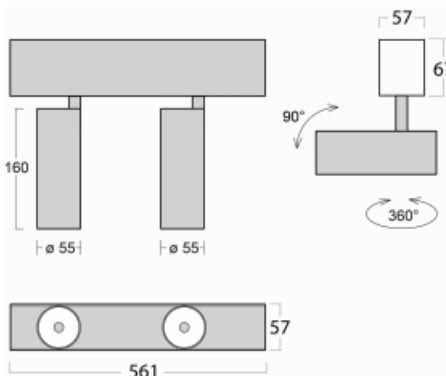

Luminaire

Lina60-S

04S-200W-20GGD/930, W

EPD[®]

You will appreciate the L-Click system on the Lina60-S luminaire with a direct light distribution, which effectively saves you both time and money. How? The module simply clicks into the profile, so a lot of work is saved during assembly. This solution also prevents the direct touch of the LED technology and lengthens its operating life. The Lina60-S lighting system can be assembled creating endless lines and a big variety of shapes. In addition to great power output, the luminaire also has a great price. It will find its use in commercial, social and public spaces.

Technical drawing

Type of installation	Recessed, Surface, Wall mounted, Suspended
Light distribution	Direct
Luminaire shape	Linear
Colour of the luminaires	White
Material	Aluminium
Lifetime	L80/B20 50 000 hours
Warranty	5 years
Description of luminaires	Luminaire recessed/surface/wall mounted/suspended
Dimensions (l × w × h mm)	561 mm × 57 mm × 67 mm
Light source	LED MODUL
DIR optical system	Reflector
Luminous flux*	1650 lm
Colour Temperature	3000 K warm white
Luminous efficacy	83 lm/W
MacAdam Light source	3
Colour rendering index	90
Beam angle	68°
UGR max. X=4H Y=8H, $\rho=70,50,20$	24.3

Curve

Luminaire power input* 40 W

Connection of the luminaires DALI

Electrical voltage 220-240V

Frequency 50/60Hz

⊕ CE IP 20

*±10 %

Downloads

00-00356, W
cable 5x0,75 4000mm,
white

00-00357, W
cable 5x0,75 6000mm,
white

00-00363, K
cable 5x1,5 2000mm

00-00364, K
cable 5x1,5 4000mm

00-00365, K
cable 5x1,5 6000mm

00-00366, K
cable 7x0,75 2000mm

00-00367, K
cable 7x0,75 4000mm