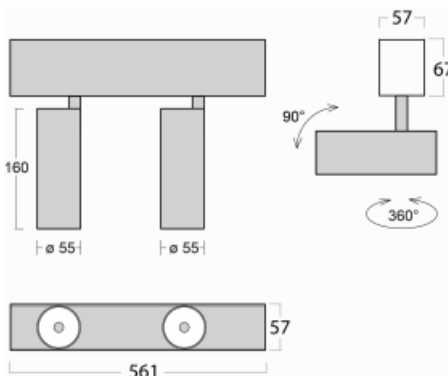

# Lina60-S

04S-200W-20GGD/930, S

Type of installation	Recessed, Surface, Wall mounted, Suspended
Light distribution	Direct
Luminaire shape	Linear
Colour of the luminaires	Silver
Material	Aluminium
Lifetime	L80/B20 50 000 hours
Warranty	5 years
Description of luminaires	Luminaire recessed/surface/wall mounted/suspended
Dimensions (l × w × h mm)	561 mm × 57 mm × 67 mm
Light source	LED MODUL
DIR optical system	Reflector
Luminous flux*	1650 lm
Colour Temperature	3000 K warm white
Luminous efficacy	83 lm/W
MacAdam Light source	3
Colour rendering index	90
Beam angle	68°
UGR max. X=4H Y=8H, $\rho=70,50,20$	24.3

You will appreciate the L-Click system on the Lina60-S luminaire with a direct light distribution, which effectively saves you both time and money. How? The module simply clicks into the profile, so a lot of work is saved during assembly. This solution also prevents the direct touch of the LED technology and lengthens its operating life. The Lina60-S lighting system can be assembled creating endless lines and a big variety of shapes. In addition to great power output, the luminaire also has a great price. It will find its use in commercial, social and public spaces.

## Technical drawing