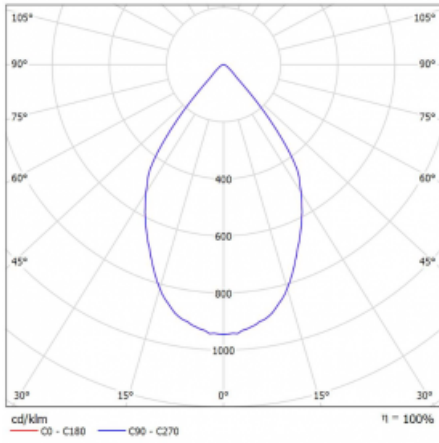

Luminaire

Lina60-S

04S-200W-20GDE/940, W

EPD[®]

You will appreciate the L-Click system on the Lina60-S luminaire with a direct light distribution, which effectively saves you both time and money. How? The module simply clicks into the profile, so a lot of work is saved during assembly. This solution also prevents the direct touch of the LED technology and lengthens its operating life. The Lina60-S lighting system can be assembled creating endless lines and a big variety of shapes. In addition to great power output, the luminaire also has a great price. It will find its use in commercial, social and public spaces.

Technical drawing

Type of installation	Recessed, Surface, Wall mounted, Suspended
Light distribution	Direct
Luminaire shape	Linear
Colour of the luminaires	White
Material	Aluminium
Lifetime	L80/B20 50 000 hours
Warranty	5 years
Description of luminaires	Luminaire recessed/surface/wall mounted/suspended
Dimensions (l × w × h mm)	561 mm × 57 mm × 67 mm
Light source	LED MODUL
DIR optical system	Reflector
Luminous flux*	1250 lm
Colour Temperature	4000 K cool white
Luminous efficacy	92 lm/W
MacAdam Light source	3
Colour rendering index	90
Beam angle	68°
UGR max. X=4H Y=8H, $\rho=70,50,20$	23.3

Curve

Luminaire power input* 27.2 W

Connection of the luminaires ON/OFF

Electrical voltage 220-240V

Frequency 50/60Hz

⊕ CE IP 20

*±10 %

Downloads