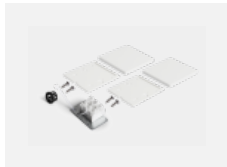

Technical drawing

Type of installation	Recessed, Surface, Wall mounted, Suspended
Light distribution	Direct
Luminaire shape	Linear
Colour of the luminaires	White
Material	Aluminium
Lifetime	L80/B20 50 000 hours
Warranty	5 years
Description of luminaires	Luminaire recessed/surface/wall mounted/suspended
Dimensions (l × w × h mm)	561 mm × 57 mm × 67 mm
Light source	LED MODUL
DIR optical system	Reflector
Luminous flux*	1250 lm
Colour Temperature	4000 K cool white
Luminous efficacy	92 lm/W
MacAdam Light source	3
Colour rendering index	90
Beam angle	68°
UGR max. X=4H Y=8H, $\rho=70,50,20$	23.3

00-00358, W
cable 3x0,75 4000mm,
white

00-00360, W
cable 3x0,75 6000mm,
white

00-00370, W
ceiling cup 80x80x32mm

00-00600, F
ceiling fastening for
luminaires 132-5xxK,
04-2000x, 05-2000x,
09-200x - 1 piece

00-20700, B
2 pcs of wall fastening
Lipo/Lina

04-00200, N
straight connector

04-01200, F
Accessory for gear-tray
release

04-20100, W
2xend cap - metal, 3-
conductor terminal box,
grommet

04-20102, W
2xend cap - plastic, 3-
conductor terminal box,
grommet

04-20900, F
bracket for installation
of suspended type of
profile as recessed
trimless