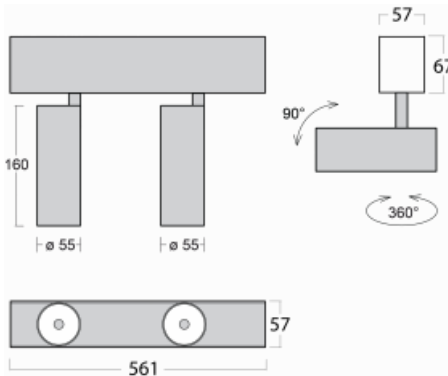

Luminaire

Lina60-S

04S-200W-20GDE/940, W

EPD[®]

You will appreciate the L-Click system on the Lina60-S luminaire with a direct light distribution, which effectively saves you both time and money. How? The module simply clicks into the profile, so a lot of work is saved during assembly. This solution also prevents the direct touch of the LED technology and lengthens its operating life. The Lina60-S lighting system can be assembled creating endless lines and a big variety of shapes. In addition to great power output, the luminaire also has a great price. It will find its use in commercial, social and public spaces.

Technical drawing

Type of installation	Recessed, Surface, Wall mounted, Suspended
Light distribution	Direct
Luminaire shape	Linear
Colour of the luminaires	White
Material	Aluminium
Lifetime	L80/B20 50 000 hours
Warranty	5 years
Description of luminaires	Luminaire recessed/surface/wall mounted/suspended
Dimensions (l × w × h mm)	561 mm × 57 mm × 67 mm
Light source	LED MODUL
DIR optical system	Reflector
Luminous flux*	1250 lm
Colour Temperature	4000 K cool white
Luminous efficacy	92 lm/W
MacAdam Light source	3
Colour rendering index	90
Beam angle	68°
UGR max. X=4H Y=8H, $\rho=70,50,20$	23.3

Curve

Luminaire power input* 27.2 W

Connection of the luminaires ON/OFF

Electrical voltage 220-240V

Frequency 50/60Hz

⊕ CE IP 20

*±10 %

Downloads

00-00358, W
cable 3x0,75 4000mm,
white

00-00360, W
cable 3x0,75 6000mm,
white

00-00370, W
ceiling cup 80x80x32mm

00-00600, F
ceiling fastening for
luminaires 132-5xxK,
04-2000x, 05-2000x,
09-200x - 1 piece