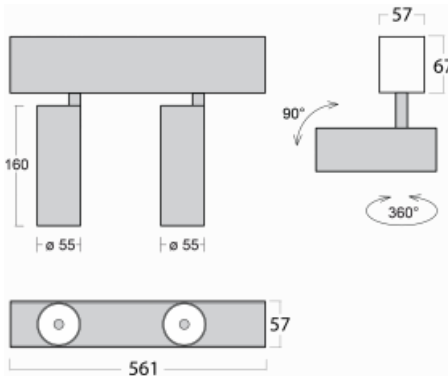

Luminaire

Lina60-S

04S-200W-20GDE/930, W

EPD®

You will appreciate the L-Click system on the Lina60-S luminaire with a direct light distribution, which effectively saves you both time and money. How? The module simply clicks into the profile, so a lot of work is saved during assembly. This solution also prevents the direct touch of the LED technology and lengthens its operating life. The Lina60-S lighting system can be assembled creating endless lines and a big variety of shapes. In addition to great power output, the luminaire also has a great price. It will find its use in commercial, social and public spaces.

Technical drawing

| | |
|--|---|
| Type of installation | Recessed, Surface, Wall mounted, Suspended |
| Light distribution | Direct |
| Luminaire shape | Linear |
| Colour of the luminaires | White |
| Material | Aluminium |
| Lifetime | L80/B20 50 000 hours |
| Warranty | 5 years |
| Description of luminaires | Luminaire recessed/surface/wall mounted/suspended |
| Dimensions (l × w × h mm) | 561 mm × 57 mm × 67 mm |
| Light source | LED MODUL |
| DIR optical system | Reflector |
| Luminous flux* | 1200 lm |
| Colour Temperature | 3000 K warm white |
| Luminous efficacy | 88 lm/W |
| MacAdam Light source | 3 |
| Colour rendering index | 90 |
| Beam angle | 68° |
| UGR max. X=4H Y=8H, $\rho=70,50,20$ | 23.2 |

Curve

Luminaire power input* 27.2 W

Connection of the luminaires ON/OFF

Electrical voltage 220-240V

Frequency 50/60Hz

⊕ CE IP 20

*±10 %

Downloads