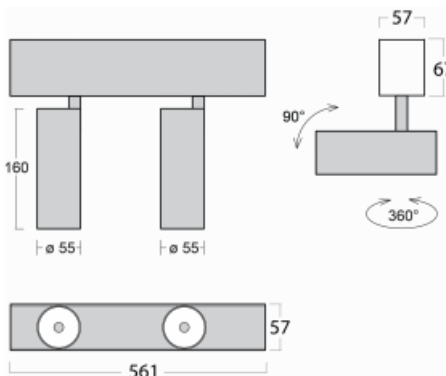

Luminaire

Lina60-S

04S-200W-20GDE/930, S

EPD®

You will appreciate the L-Click system on the Lina60-S luminaire with a direct light distribution, which effectively saves you both time and money. How? The module simply clicks into the profile, so a lot of work is saved during assembly. This solution also prevents the direct touch of the LED technology and lengthens its operating life. The Lina60-S lighting system can be assembled creating endless lines and a big variety of shapes. In addition to great power output, the luminaire also has a great price. It will find its use in commercial, social and public spaces.

Technical drawing

Type of installation	Recessed, Surface, Wall mounted, Suspended
Light distribution	Direct
Luminaire shape	Linear
Colour of the luminaires	Silver
Material	Aluminium
Lifetime	L80/B20 50 000 hours
Warranty	5 years
Description of luminaires	Luminaire recessed/surface/wall mounted/suspended
Dimensions	561 mm × 57 mm × 67 mm
Light source	LED MODUL