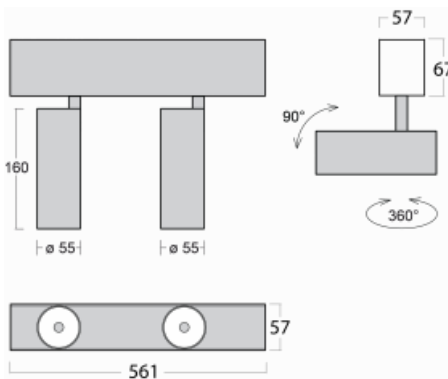

Luminaire

Lina60-S

04S-200W-20GDE/930, B

EPD®

You will appreciate the L-Click system on the Lina60-S luminaire with a direct light distribution, which effectively saves you both time and money. How? The module simply clicks into the profile, so a lot of work is saved during assembly. This solution also prevents the direct touch of the LED technology and lengthens its operating life. The Lina60-S lighting system can be assembled creating endless lines and a big variety of shapes. In addition to great power output, the luminaire also has a great price. It will find its use in commercial, social and public spaces.

Technical drawing

Type of installation	Recessed, Surface, Wall mounted, Suspended
Light distribution	Direct
Luminaire shape	Linear
Colour of the luminaires	Black
Material	Aluminium
Lifetime	L80/B20 50 000 hours
Warranty	5 years
Description of luminaires	Luminaire recessed/surface/wall mounted/suspended
Dimensions (l × w × h mm)	561 mm × 57 mm × 67 mm
Light source	LED MODUL
DIR optical system	Reflector
Luminous flux*	1200 lm
Colour Temperature	3000 K warm white
Luminous efficacy	88 lm/W
MacAdam Light source	3
Colour rendering index	90
Beam angle	68°
UGR max. X=4H Y=8H, $\rho=70,50,20$	23.2

Curve

Luminaire power input* 27.2 W

Connection of the luminaires ON/OFF

Electrical voltage 220-240V

Frequency 50/60Hz

⊕ CE IP 20

*±10 %

Downloads