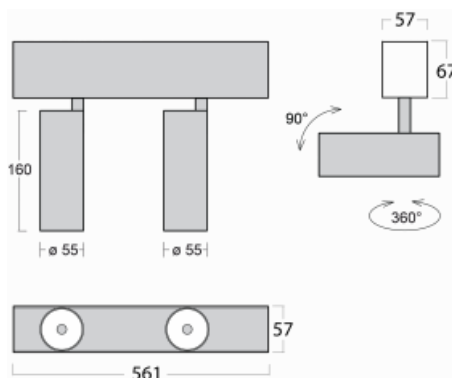

# Lina60-S

04S-200W-20GDD/940, S

EPD®

You will appreciate the L-Click system on the Lina60-S luminaire with a direct light distribution, which effectively saves you both time and money. How? The module simply clicks into the profile, so a lot of work is saved during assembly. This solution also prevents the direct touch of the LED technology and lengthens its operating life. The Lina60-S lighting system can be assembled creating endless lines and a big variety of shapes. In addition to great power output, the luminaire also has a great price. It will find its use in commercial, social and public spaces.

## Technical drawing

Type of installation	Recessed, Surface, Wall mounted, Suspended
Light distribution	Direct
Luminaire shape	Linear
Colour of the luminaires	Silver
Material	Aluminium
Lifetime	L80/B20 50 000 hours
Warranty	5 years
Description of luminaires	Luminaire recessed/surface/wall mounted/suspended
Dimensions	561 mm × 57 mm × 67 mm
Light source	LED MODUL
Type of optical system	Reflector
Luminous flux*	1250 lm
Colour Temperature	4000 K cool white
Luminous efficacy	92 lm/W
MacAdam Light source	3
Colour rendering index	90
Beam angle	68°
UGR max. X=4H Y=8H, $\rho=70,50,20$	23.3