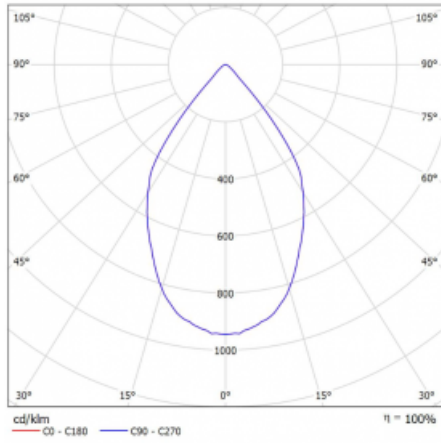

Curve

Luminaire power input* 27.2 W

Connection of the luminaires DALI

Electrical voltage 220-240V

Frequency 50/60Hz

⊕ CE IP 20

*±10 %