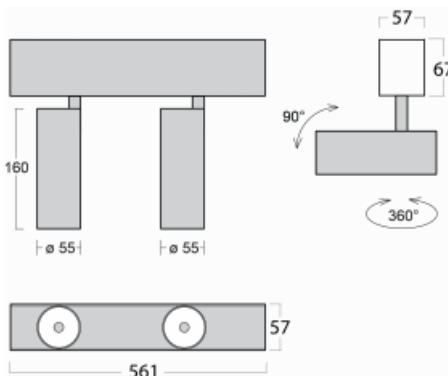

Luminaire

Lina60-S

04S-200W-20GDD/940, B

EPD®

You will appreciate the L-Click system on the Lina60-S luminaire with a direct light distribution, which effectively saves you both time and money. How? The module simply clicks into the profile, so a lot of work is saved during assembly. This solution also prevents the direct touch of the LED technology and lengthens its operating life. The Lina60-S lighting system can be assembled creating endless lines and a big variety of shapes. In addition to great power output, the luminaire also has a great price. It will find its use in commercial, social and public spaces.

Technical drawing

Type of installation	Recessed, Surface, Wall mounted, Suspended
Light distribution	Direct
Luminaire shape	Linear
Colour of the luminaires	Black
Material	Aluminium
Lifetime	L80/B20 50 000 hours
Warranty	5 years
Description of luminaires	Luminaire recessed/surface/wall mounted/suspended
Dimensions (l × w × h mm)	561 mm × 57 mm × 67 mm
Light source	LED MODUL
DIR optical system	Reflector
Luminous flux*	1250 lm
Colour Temperature	4000 K cool white
Luminous efficacy	92 lm/W
MacAdam Light source	3
Colour rendering index	90
Beam angle	68°
UGR max. X=4H Y=8H, $\rho=70,50,20$	23.3

Curve

Luminaire power input* 27.2 W

Connection of the luminaires DALI

Electrical voltage 220-240V

Frequency 50/60Hz

⊕ CE IP 20

*±10 %

Downloads