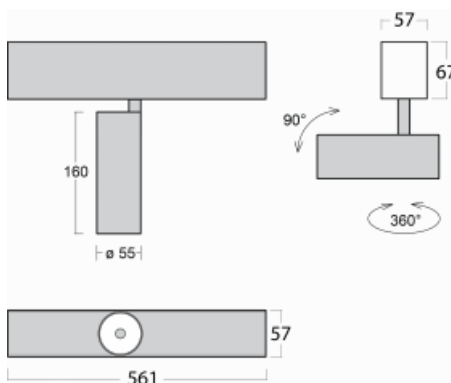

# Lina60-S

04S-200W-10GGE/940, B

**EPD<sup>®</sup>**

You will appreciate the L-Click system on the Lina60-S luminaire with a direct light distribution, which effectively saves you both time and money. How? The module simply clicks into the profile, so a lot of work is saved during assembly. This solution also prevents the direct touch of the LED technology and lengthens its operating life. The Lina60-S lighting system can be assembled creating endless lines and a big variety of shapes. In addition to great power output, the luminaire also has a great price. It will find its use in commercial, social and public spaces.

**Technical drawing**

Type of installation	Recessed, Surface, Wall mounted, Suspended
Light distribution	Direct
Luminaire shape	Linear
Colour of the luminaires	Black
Material	Aluminium
Lifetime	L80/B20 50 000 hours
Warranty	5 years
Description of luminaires	Luminaire recessed/surface/wall mounted/suspended
Dimensions	561 mm × 57 mm × 67 mm
Light source	LED MODUL
Type of optical system	Reflector
Luminous flux*	1750 lm
Colour Temperature	4000 K cool white
Luminous efficacy	88 lm/W
MacAdam Light source	3
Colour rendering index	90
Beam angle	68°
UGR max. X=4H Y=8H, $\rho=70,50,20$	24.5