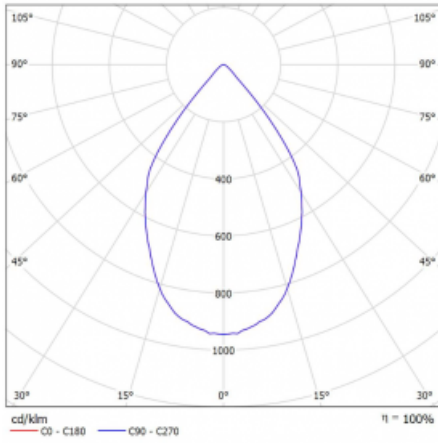

Luminaire

Lina60-S

04S-200W-10GGE/930, W

You will appreciate the L-Click system on the Lina60-S luminaire with a direct light distribution, which effectively saves you both time and money. How? The module simply clicks into the profile, so a lot of work is saved during assembly. This solution also prevents the direct touch of the LED technology and lengthens its operating life. The Lina60-S lighting system can be assembled creating endless lines and a big variety of shapes. In addition to great power output, the luminaire also has a great price. It will find its use in commercial, social and public spaces.

Technical drawing

Type of installation	Recessed, Surface, Wall mounted, Suspended
Light distribution	Direct
Luminaire shape	Linear
Colour of the luminaires	White
Material	Aluminium
Lifetime	L80/B20 50 000 hours
Warranty	5 years
Description of luminaires	Luminaire recessed/surface/wall mounted/suspended
Dimensions (l × w × h mm)	561 mm × 57 mm × 67 mm
Light source	LED MODUL
DIR optical system	Reflector
Luminous flux*	1650 lm
Colour Temperature	3000 K warm white
Luminous efficacy	83 lm/W
MacAdam Light source	3
Colour rendering index	90
Beam angle	68°
UGR max. X=4H Y=8H, ρ=70,50,20	24.3

Curve

Luminaire power input* 20 W

Connection of the luminaires ON/OFF

Electrical voltage 220-240V

Frequency 50/60Hz

⊕ CE IP 20

*±10 %

Downloads