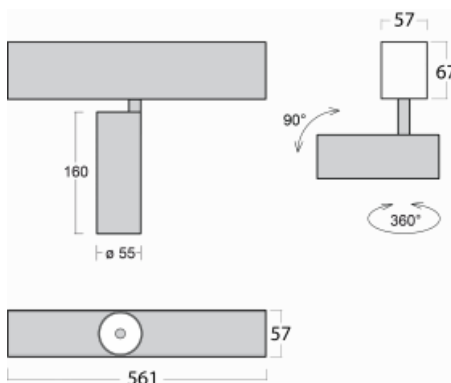

Luminaire

Lina60-S

04S-200W-10GGE/930, W

You will appreciate the L-Click system on the Lina60-S luminaire with a direct light distribution, which effectively saves you both time and money. How? The module simply clicks into the profile, so a lot of work is saved during assembly. This solution also prevents the direct touch of the LED technology and lengthens its operating life. The Lina60-S lighting system can be assembled creating endless lines and a big variety of shapes. In addition to great power output, the luminaire also has a great price. It will find its use in commercial, social and public spaces.

Technical drawing

Type of installation	Recessed, Surface, Wall mounted, Suspended
Light distribution	Direct
Luminaire shape	Linear
Colour of the luminaires	White
Material	Aluminium
Lifetime	L80/B20 50 000 hours
Warranty	5 years
Description of luminaires	Luminaire recessed/surface/wall mounted/suspended
Dimensions (l × w × h mm)	561 mm × 57 mm × 67 mm
Light source	LED MODUL
DIR optical system	Reflector
Luminous flux*	1650 lm
Colour Temperature	3000 K warm white
Luminous efficacy	83 lm/W
MacAdam Light source	3
Colour rendering index	90
Beam angle	68°
UGR max. X=4H Y=8H, ρ=70,50,20	24.3

00-00358, W
cable 3x0,75 4000mm,
white

00-00360, W
cable 3x0,75 6000mm,
white

00-00370, W
ceiling cup 80x80x32mm

00-00600, F
ceiling fastening for
luminaires 132-5xxK,
04-2000x, 05-2000x,
09-200x - 1 piece