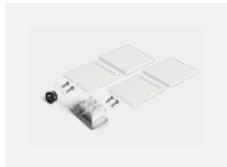

Technical drawing

Type of installation	Recessed, Surface, Wall mounted, Suspended
Light distribution	Direct
Luminaire shape	Linear
Colour of the luminaires	White
Material	Aluminium
Lifetime	L80/B20 50 000 hours
Warranty	5 years
Description of luminaires	Luminaire recessed/surface/wall mounted/suspended
Dimensions (l × w × h mm)	561 mm × 57 mm × 67 mm
Light source	LED MODUL
DIR optical system	Reflector
Luminous flux*	1650 lm
Colour Temperature	3000 K warm white
Luminous efficacy	83 lm/W
MacAdam Light source	3
Colour rendering index	90
Beam angle	68°
UGR max. X=4H Y=8H, ρ=70,50,20	24.3

00-00358, W
cable 3x0,75 4000mm,
white

00-00360, W
cable 3x0,75 6000mm,
white

00-00370, W
ceiling cup 80x80x32mm

00-00600, F
ceiling fastening for
luminaires 132-5xxK,
04-2000x, 05-2000x,
09-200x - 1 piece

00-20700, B
2 pcs of wall fastening
Lipo/Lina/Sant

04-00200, N
straight connector

04-01200, F
Accessory for gear-tray
release

04-20100, W
2xend cap - metal, 3-
conductor terminal box,
grommet

04-20102, W
2xend cap - plastic, 3-
conductor terminal box,
grommet

04-20900, F
bracket for installation
of suspended type of
profile as recessed
trimless